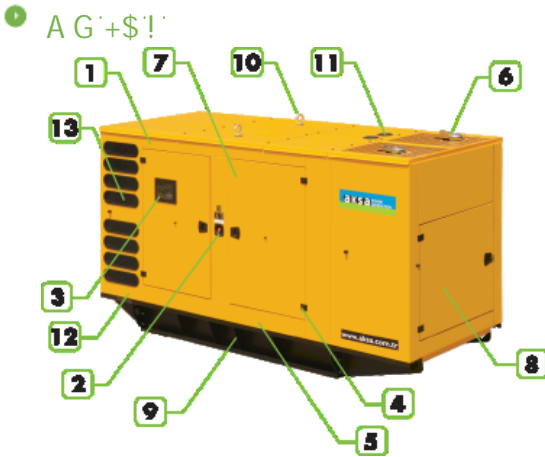

AD 410

Doosan
Mecc Alte
D+ &''

1. 1 Steel structures.
2. 2 Emergency stop push button.
3. 3 Control panel is mounted on the baseframe . Located at the right side of the generator set.
4. 4 Corrosion-resistant locks and hinges.
5. 5 oil could be drained via valve and a hose
6. 6 Exhaust system in the canopy.
7. 7 special large access doors for easy maintenance
8. 8 in front and back side special large access doors for easy maintenance
9. 9 Base frame -fuel tank.
10. 10 Lifting points similar to ISO container , located on each top corner of the canopy
11. 11 the canopy provides easy access to radiator cap.
12. 12 sound proofing materials
13. 13 Plastic air intake pockets.

	"	1560
fl "L	"	4400
fl "L	"	2360
	L	700