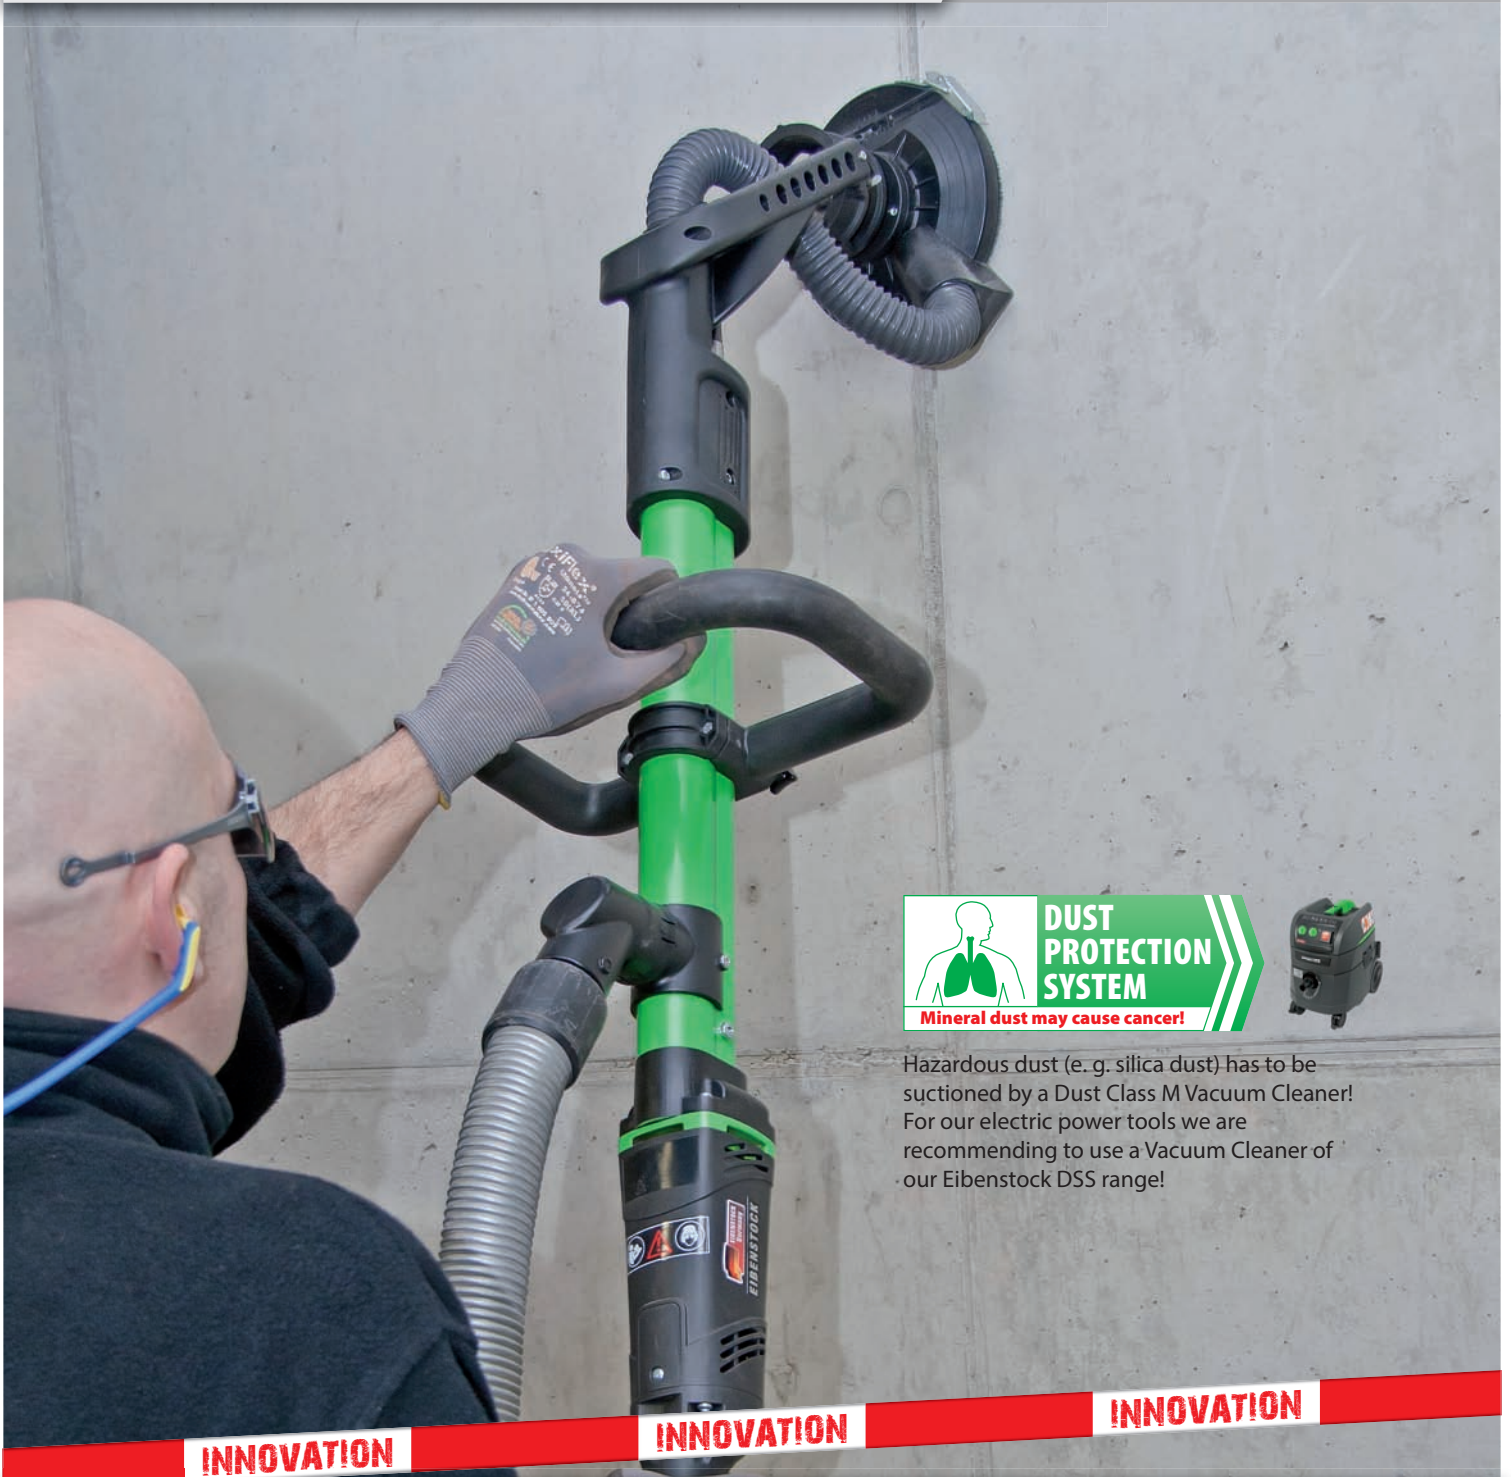

EIBENSTOCK
Elektrowerkzeuge

PROFESSIONAL
GERMAN SINCE 1919
POWER TOOLS

DUST PROTECTION SYSTEM

Mineral dust may cause cancer!

Hazardous dust (e.g. silica dust) has to be suctioned by a Dust Class M Vacuum Cleaner! For our electric power tools we are recommending to use a Vacuum Cleaner of our Eibenstock DSS range!

INNOVATION

INNOVATION

INNOVATION

RENOVATION GRINDER

ELS 125 D

The long reach renovation grinder

NEW for wall and ceiling

Klick

drive shaft

can be changed easily, quickly and inexpensively by the user without opening the machine

**Diamond-grinding wheel
Ø 125 mm**

surface grinding for concrete
37126000

universal for concrete, adhesive, plaster
37128000

USE:

- Grinding of screed seams
- Removing of burrs, bumps, paint and thin adhesives
- Smoothing of concrete and plaster surfaces

FEATURES:

- Electronic – soft start, constant speed, temperature control and over current cut-off
- Exchangeable flexible drive shaft – short design, easy to service
- Robust joint – optimal adaptation to inclination and angle
- Foldable front edge of dust guard – for grinding directly to the edge of the work area
- Extraction nozzle Ø 35 mm (rotatable) - direct connection of an M-cleaner of the EIBENSTOCK DSS series
- Locking for suction hose – avoids unintentional loosening of the hose during grinding
- Additional handle – ergonomic handling, variably adjustable at the machine