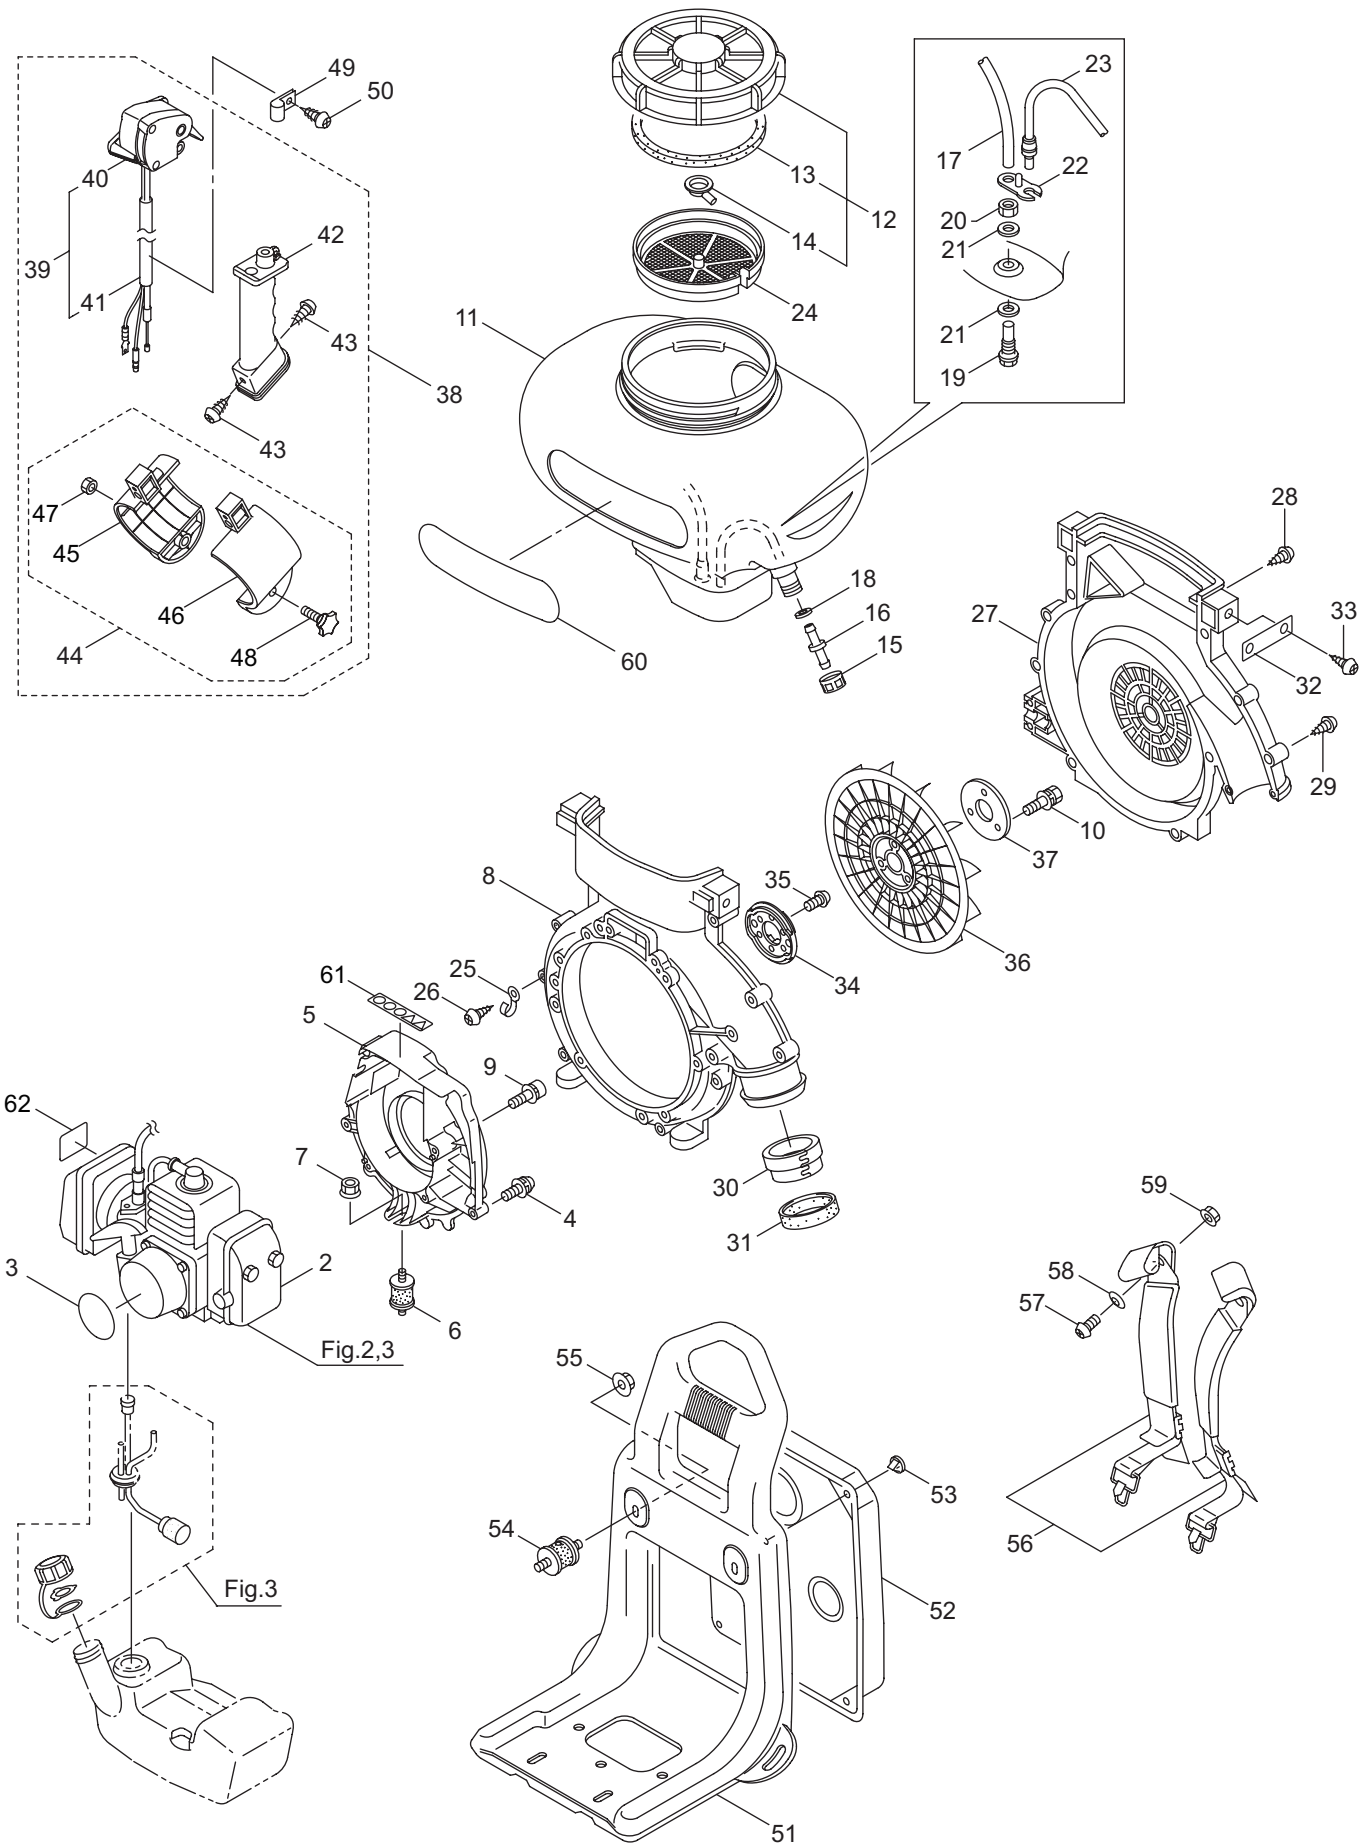

2015. 02.

P/N 523993

1. MM300
MAIN BODY

Ref. No.	Part No.	Part Name	Q'ty	Remarks
1-1	352799	MM300	1	
1-2	859719	Engine	1	CE300D/04
1-3	275105	Label	1	MM300
1-4	092005	Screw	5	5x15
1-5	130895	Flange	1	
1-6	101877	Buffer	1	
1-7	100234	Nut	1	M6
1-8	275109	Fan Case (Engine Side)	1	
1-9	125420	Cap Screw	4	M5x35
1-10	127528	Bolt	3	M6x30
1-11	118817	Chemical Tank	1	13L
1-12	091486	Cap, Chemical Tank	1	Incl,13,14
1-13	022362	Packing	1	
1-14	022363	Inner Cap	1	
1-15	022408	Cap, Hose Joint	1	
1-16	022409	Hose Joint	1	
1-17	100622	Rubber Tube	1	7x11x380L
1-18	028885	Packing	1	13x26xt2
1-19	107303	Joint Pipe	1	
1-20	101063	Joint Nut	1	
1-21	101062	Packing	2	16.5x27xt2.5
1-22	025863	Pipe Holder	1	
1-23	107237	Rubber Tube	1	
1-24	022410	Strainer	1	
1-25	109051	Clamp	1	
1-26	089806	Screw	1	M5x10
1-27	118521	Fan Case (Frame Side)	1	
1-28	128196	Tapping Screw	2	M5x14
1-29	130420	Tapping Screw	10	M5x25
1-30	118561	Collar	1	
1-31	118562	Band	1	
1-32	120320	Plate	2	
1-33	089826	Screw	4	M6x15
1-34	130053	Adapter	1	
1-35	130245	Bolt	3	M6x15
1-36	110466	Fan	1	
1-37	118248	Plate	1	
1-38	275147	Throttle Ass'y	1	Incl.39-48
1-39	275148	Throttle Lever Ass'y	1	Incl.40,41
1-40	125756	Throttle	1	
1-41	275149	Throttle Wire Ass'y	1	
1-42	118811	Grip	1	
1-43	127297	Screw	2	M5x20
1-44	125184	Band Ass'y	1	Incl.45-48
1-45	123132	Holder, (A)	1	

1. MM300 MAIN BODY

Ref. No.	Part No.	Part Name	Q'ty	Remarks
1-46	123134	Holder, (B)	1	
1-47	127298	Nut	1	M6
1-48	127299	Knob Bolt	1	M6x30
1-49	126049	Clamp	1	
1-50	127300	Screw	1	M5x18
1-51	110509	Backpack Frame	1	
1-52	130221	Cushion Pad	1	
1-53	100749	Fastener	4	#7
1-54	026223	Buffer	2	30-M6x14
1-55	127228	Nut	3	M6
1-56	127089	Shoulder Strap Ass'y	1	
1-57	123370	Screw	2	M6x20
1-58	127224	Washer	2	6x23xt1.6
1-59	127237	Nut	2	M6
1-60	275104	Label	1	MM300
1-61	132090	Label	1	
1-62	125747	Label	1	