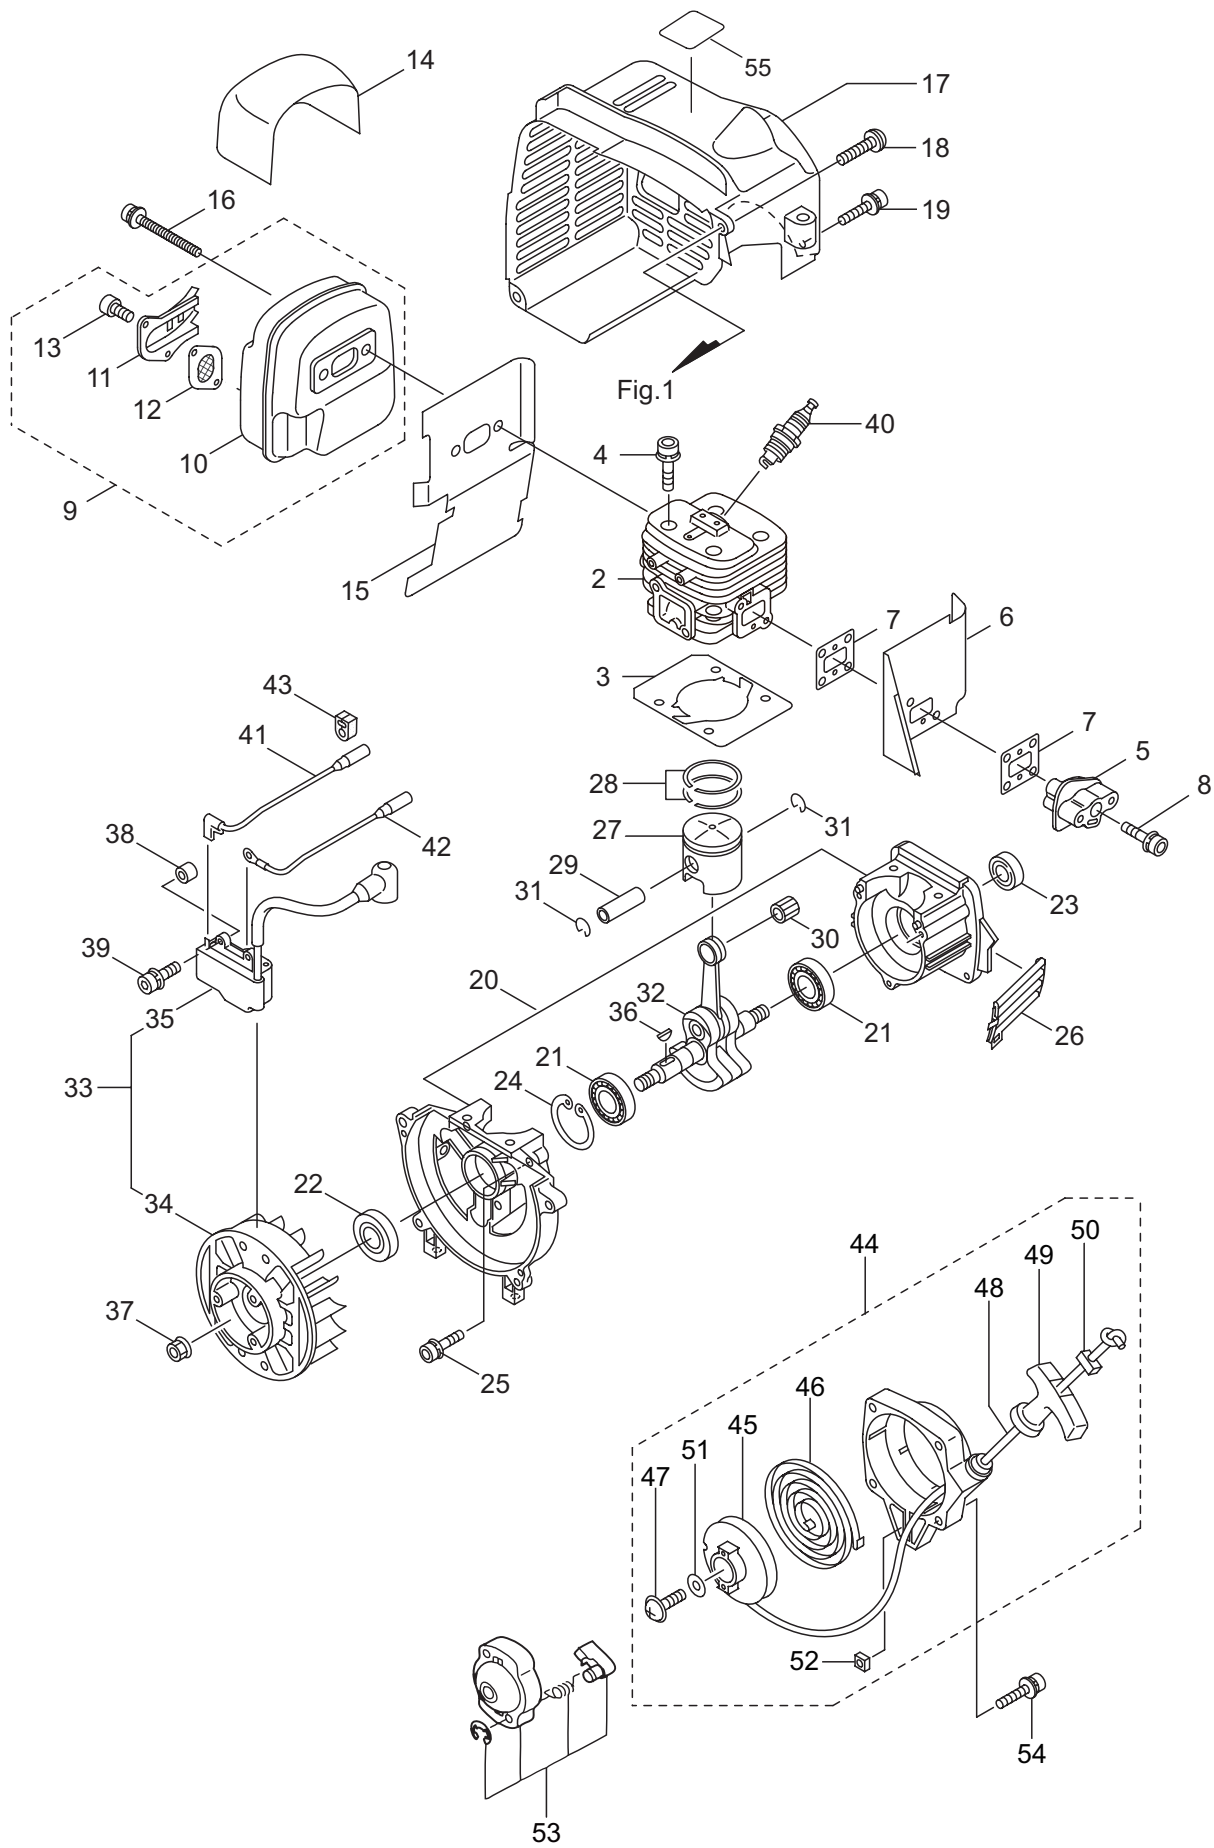

2. MM300 ENGINE (CYLINDER, CRANKCASE)

Ref. No.	Part No.	Part Name	Q'ty	Remarks
2-46	287421	Spiral Spring	1	
2-47	280494	Screw	1	
2-48	283616	Starter Rope	1	
2-49	282186	Starter Grip	1	
2-50	282187	Stopper	1	
2-51	280547	Washer	1	
2-52	269423	Nut	1	
2-53	269492	Starter Pulley Ass'y	1	
2-54	265724	Cap Screw	2	M4x25
2-55	285188	Label	1