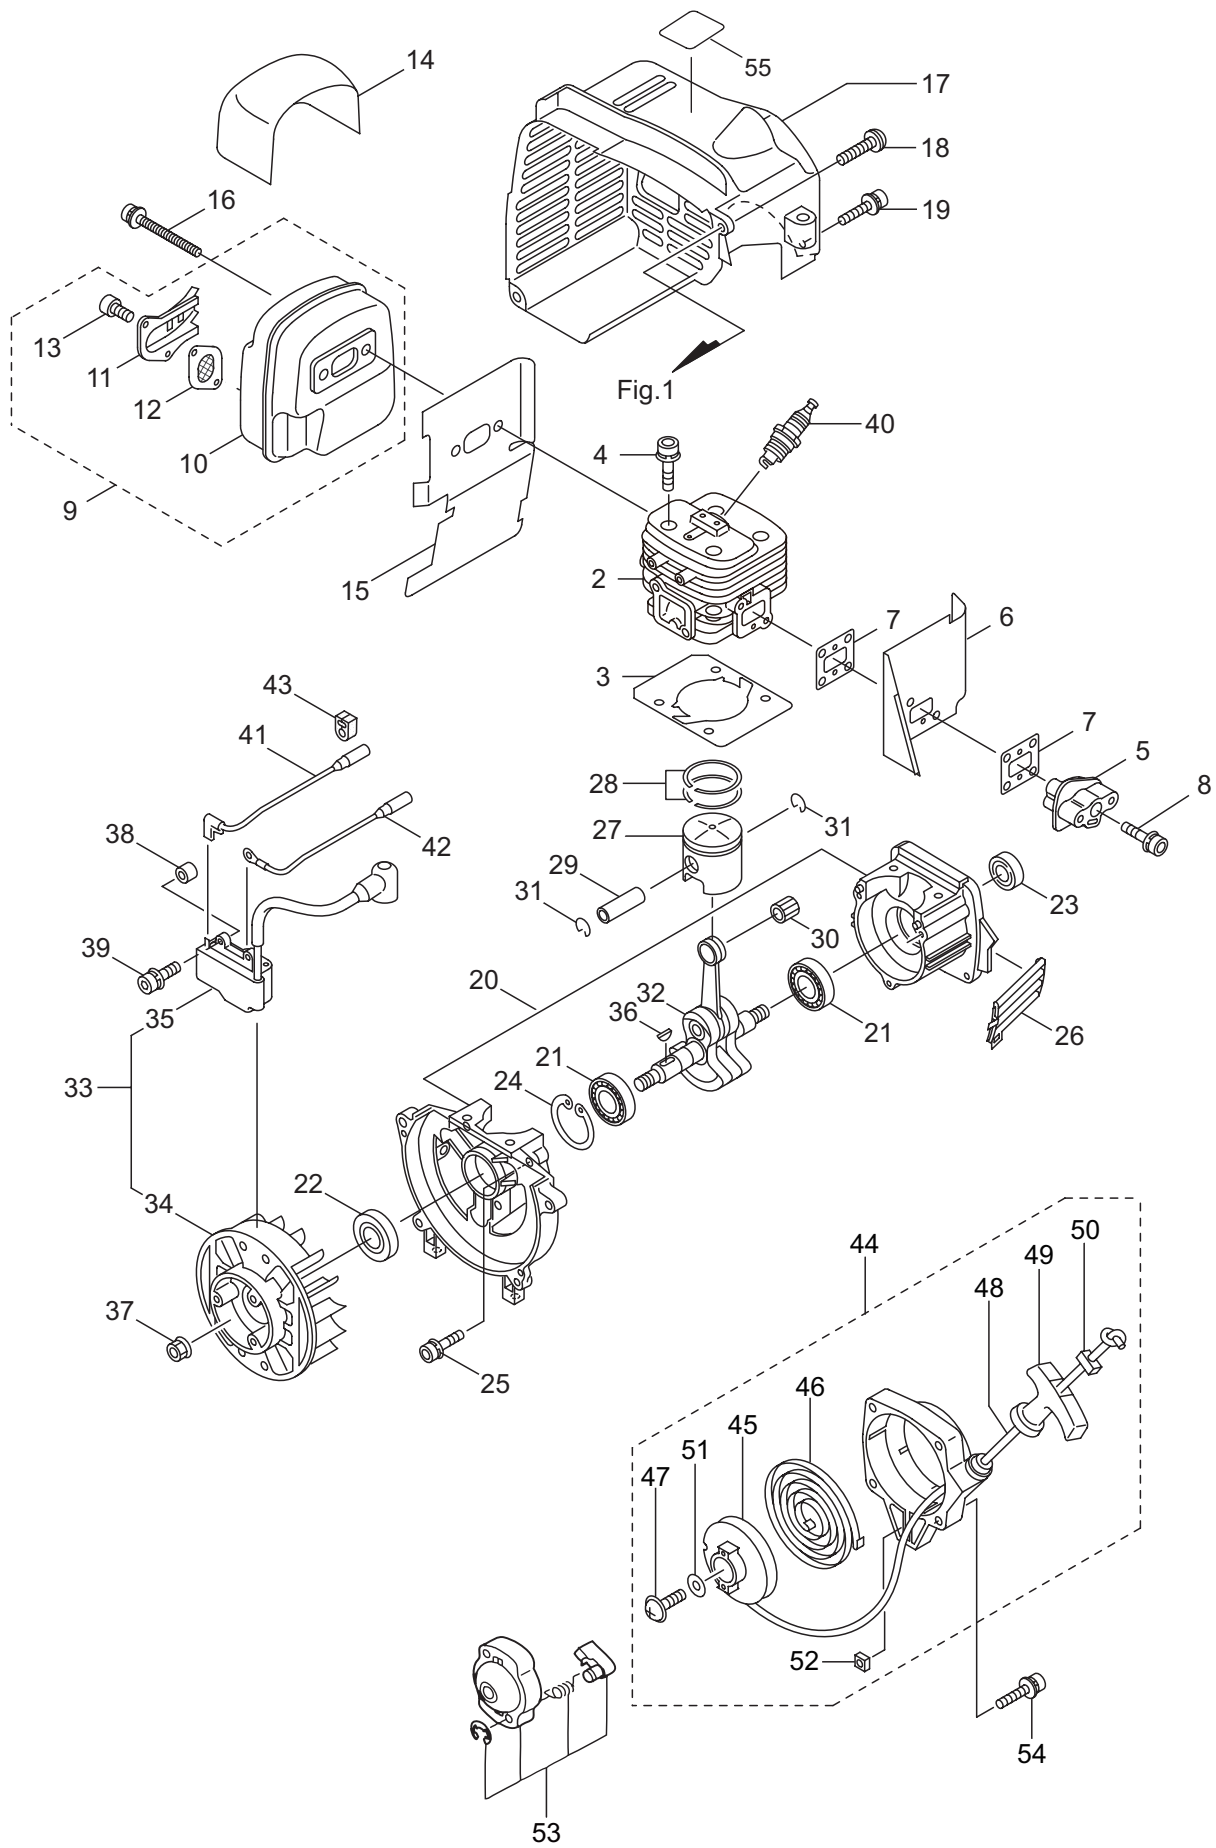

2. MM300
ENGINE (CYLINDER, CRANKCASE)

Ref. No.	Part No.	Part Name	Q'ty	Remarks
2-1	859719	Engine	1	CE300D/04
2-2	286791	Cylinder	1	
2-3	286846	Gasket	1	
2-4	261250	Cap Screw	4	M5x20
2-5	282579	Insulator	1	
2-6	281590	Air Duct	1	
2-7	261171	Gasket	2	
2-8	265924	Cap Screw	2	M5x25
2-9	275189	Maffler Ass'y	1	Incl.10-13
2-10	288180	Muffler Comp	1	
2-11	268171	Muffler Tail	1	
2-12	267056	Spark Arrester	1	
2-13	265107	Cap Screw	2	M4x10
2-14	268461	Holder	1	
2-15	281589	Gasket	1	
2-16	266402	Cap Screw	2	M5x55
2-17	289293	Top Cover	1	
2-18	122095	Screw	2	M5x20
2-19	265724	Cap Screw	2	M4x25
2-20	286851	Crankcase	1	
2-21	280488	Bearing	2	PPL 6001
2-22	261492	Oil Seal	1	ISCD12287
2-23	261386	Oil Seal	1	ISCD12227
2-24	055185	Snap Ring	1	#28
2-25	261612	Cap Screw	3	M5x30
2-26	281442	Screen	1	
2-27	283380	Piston	1	
2-28	265067	Piston Ring	2	(2)Required
2-29	265068	Piston Pin	1	
2-30	265225	Bearing,Needle	1	
2-31	261393	Clip,Piston Pin	2	
2-32	265141	Crankshaft/Conn.Rod Ass'y	1	
2-33	287004	Magneto Ass'y	1	Incl.34,35
2-34	286889	Rotor/Fan	1	
2-35	282010	Ignition Coil Ass'y	1	
2-36	261076	Woodruff Key	1	3x10
2-37	261417	Nut,Rotor	1	M8
2-38	280381	Spacer	2	
2-39	261256	Cap Screw	2	M4x25
2-40	285982	Spark Plug	1	NGK BPM8Y
2-41	281864	Lead	1	
2-42	282087	Lead	1	
2-43	281172	Grommet	1	
2-44	282757	Starter Ass'y	1	Incl.45-52
2-45	280492	Reel	1