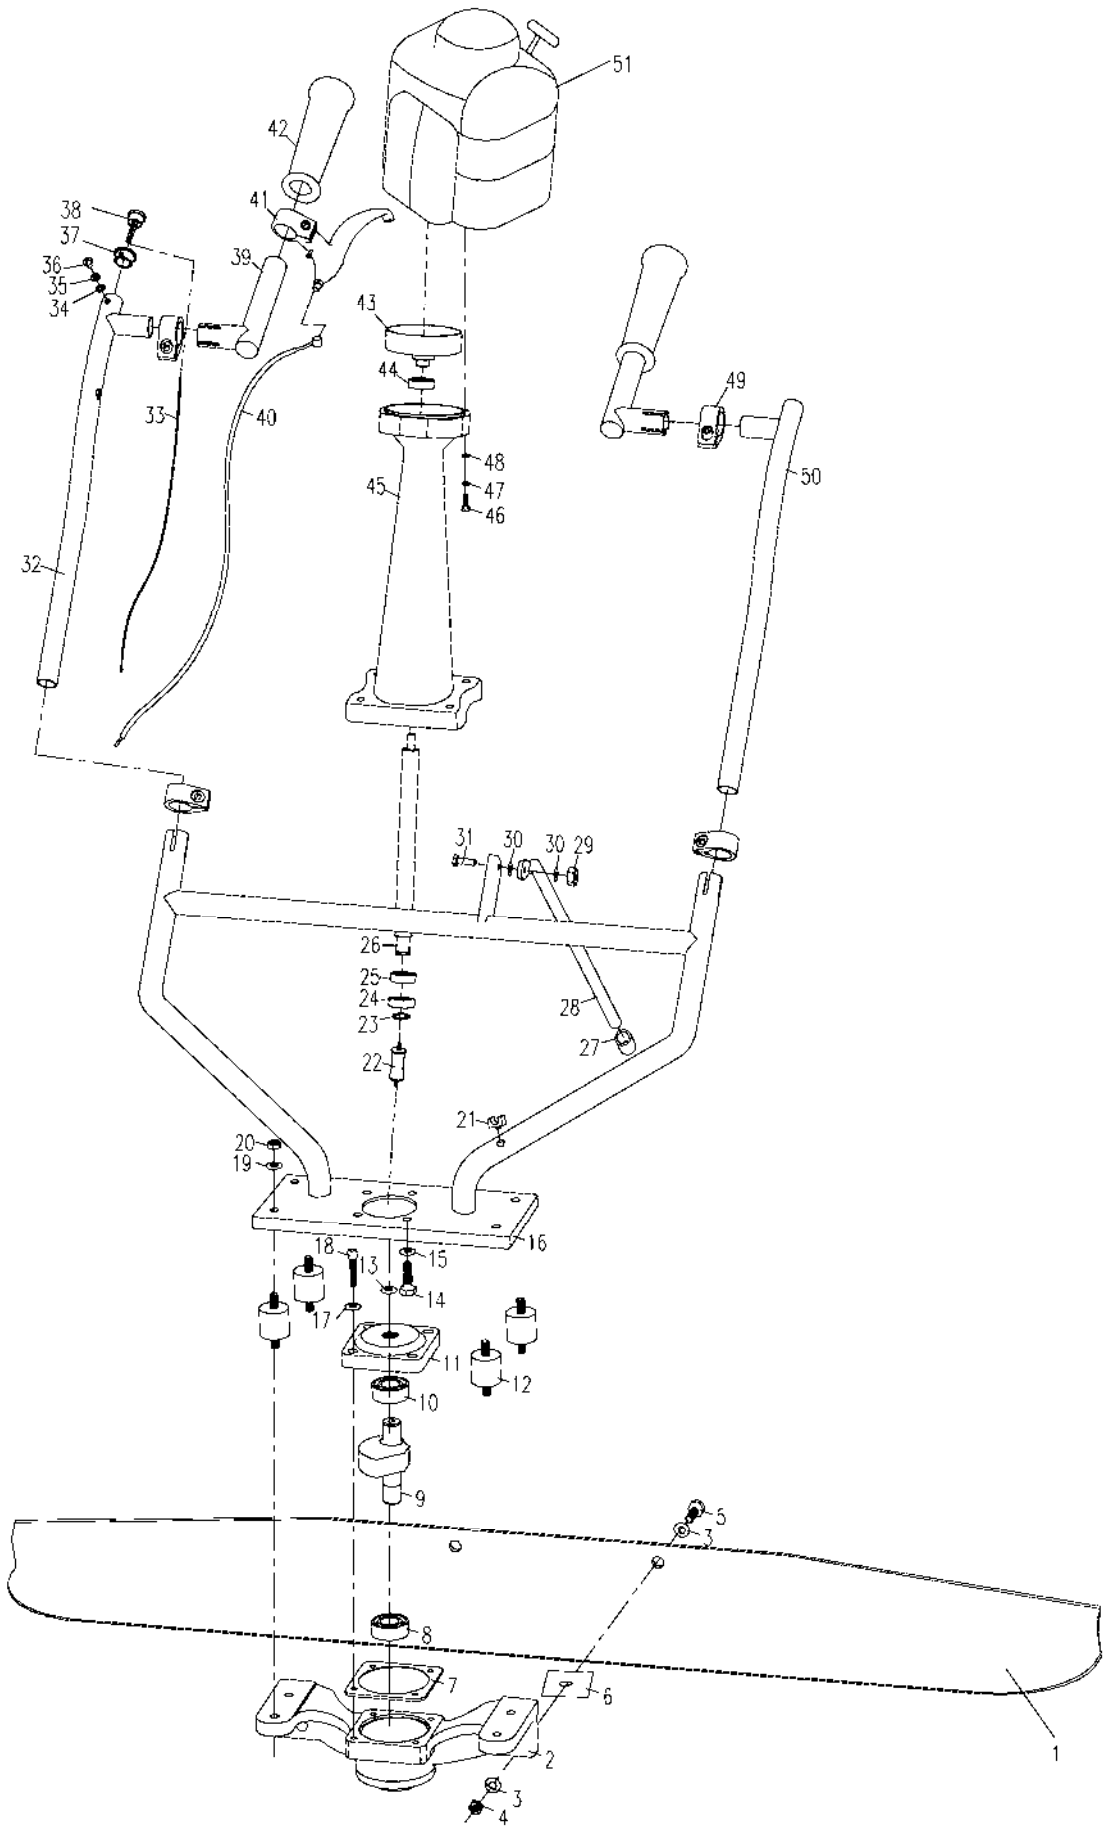

MASALTA®

PARTS LIST
SURFACE FINISHING
SCREED
MCD SERIES

MCD PARTS LIST

MCD PARTS LIST

ITEM NO.	NEW PARTS NO.	OLD PART NO.	DESCRIPTION	QTY	REMARK
1	MG12-0012	M128100001	SCREED BLADE	1	
2	MG12-0102	M128100002-1	VIBRATION BRACKET	1	
3	GB97-12	97.1-12	WASHER 12	4	
4	GB889-M12×1.25	T41-1986-M12	SCREW M12	2	
5	GB5785-M12×1.25×55	T5782-2000-M12X55	BOLT M12X55	2	
6	MG12-0013	M128100018	COLLAR	1	
7	MG12-0105	M128100019	GASKET	1	
8	62203-2RSR	180503	BEARING	1	
9	MG12-0103	M128100004-1	SHAFT ASSY.	1	
10	5202-2RS	3056202	BEARING	1	
11	MG12-0104	M128100005-1	FLANGE CONNECTOR	1	
12	MG12-0200A	M124100002	VIBRATION DAMPER	4	
13	GB9871.1-FB 15 30 7 MQ	M128100017	OIL SEAL 15X30X7	1	
14	GB5782-M8×25	T5782-2000-M8X25	BOLT M8X25	4	
15	GB97.1-8	97.1-8	WASHER 8	4	
16	MG12-0760	M124100008	HANDLE	1	
17	GB93-8	T93-8	SPRING WASHER 8	1	
18	GB70-M6×25	T70-1985-M6X25	HEXAGONAL BOLT M6X25	4	
19	GB97.1-8	97.1-8	WASHER 8	4	
20	GB889-M8	T41-1986-M8	SCREW M8	4	
21	MG12-0774	M128100006	RUBBER PAD	1	
22	MG12-0410	M124100003	RUBBER CONNECTION	1	
23	GB894-12	T894.1-1986-12	RETAINING RING 12	1	
24	6201-DDU	80101	BEARING	1	
25	6201-ZZCM	80102	BEARING	1	
26	MG12-0402	M128100007	DRIVE SHAFT	1	
27	MG12-0771	M128100008-1	STAND RUBBER	1	
28	MG12-0772	M128100010	STAND	1	
29	GB889-M8	T41-1986-M8	SCREW M8	1	
30	GB93-8	97.1-8	WASHER 8	2	
31	GB5782-M8×25	T5782-2000-M8X25	BOLT M8X25	1	
32	MG12-0750	M128100015	HANDLE	1	
33	Dian Xian 1600	M124100011	WIRE	1	
34	GB97.1-5	97.1-5	WASHER 5	1	
35	GB93-5	93-5	SPRING WASHER 5-GB93	1	
36	GB818-M5*8	T818-1985-M5X8	BOLT M5X8	1	
37	MG12-0750.01	97.1-M4	WASHER 4	1	
38	TingZhiKaiGuan	M124100010B	ON OFF SWITCH	1	
39	MG12-0732	M124100006	HANDLE GRIP SECTION	2	
40	MG12-0500	M124100012	THROTTLE WIRE	1	FOR HONDA ENGINE
	MG12-0500B			1	FOR ROBIN & CHINESE PETROL ENGINE
41	MG12-0720	M124100013	THROTTLE LEVER	1	
42	MG12-0731	M128100014	GRIP FOR HANDLE	2	
43	MG12-0420	M124100004	CLUTCH ASSY.	1	
44	GB276-6201-ZZCM	80201	BEARING	1	
45	MG12-0401	M128100012	HOUSING SHAFT	1	
46	GB5782-M6×35	T5782-2000-M6X35	BOLT M6X35	4	
47	GB93-8	T93-8	SPRING WASHER 8-GB93	1	
48	GB97.1-6	97.1- 6	WASHER 6	4	
49	MG12-0740	M128100011-1	CLIP FOR HANDLES	4	
50	MG12-0710	M128100016	HANDLE	1	
51	GX35(HONDA)	M124100007-1	HONDA ENGINE	1	
	1E44F-2A	M124100007-2	CHINESE PETROL ENGINE	1	
	ROBIN(EH035)	M124100007-3	ROBIN ENGINE	1	