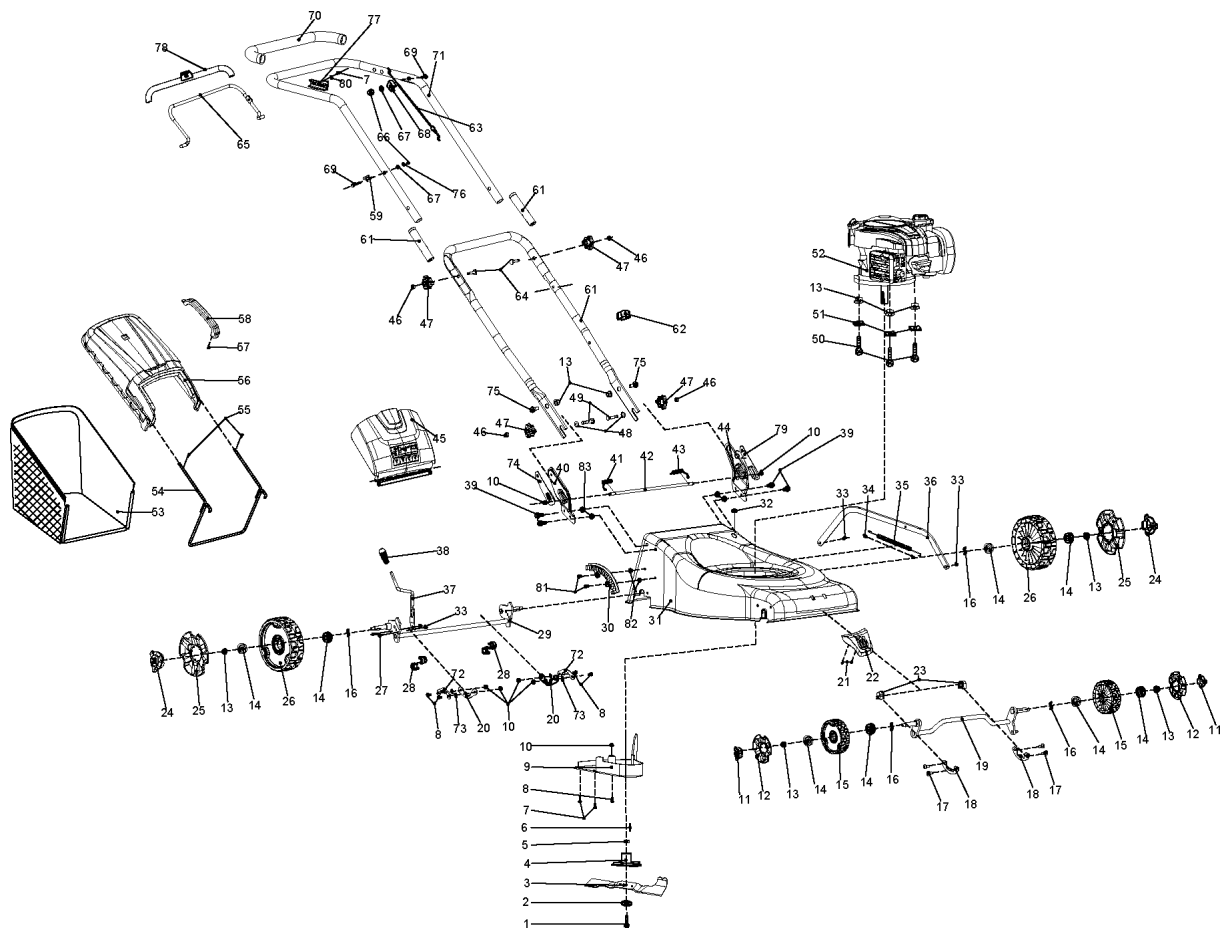

# SPARE PARTS LIST

LAWN MOWERS: CONSUMER  
WALK-BEHINDS

LC140, 967320001, 2015-01

Ref	Part No	Description	Remark	QTY KIT
1	587 91 38-01	LOCKING BOLT		1
2	587 91 07-01	WASHER		1
3	587 38 63-10	MOWER BLADE		1
4	587 91 12-01	BLADE SUPPORT		1
5	587 91 54-01	BUSH		1
6	587 91 53-01	FLAT PIN		1
7	587 91 22-01	SCREW		3
8	587 91 26-01	SCREW		5
9	587 90 98-01	COVER		1
10	587 91 34-01	LOCK NUT		7
11	587 58 50-01	WHEEL COVER		2
12	587 58 52-01	WHEEL COVER		2
13	587 91 35-01	LOCKING BOLT		7
14	587 91 29-01	BEARING		8
15	587 58 54-01	WHEEL		2
16	587 91 46-01	WASHER		4
17	587 91 25-01	SCREW		4
18	587 91 10-01	FIXING PLATE		2
19	587 91 15-01	AXLE		1
20	587 91 09-01	FIXING PLATE		2
21	587 91 24-01	SCREW		2
22	587 58 49-01	FRONT COVER		1
23	587 90 97-01	LOCKING RING		2
24	587 58 51-01	WHEEL COVER		2
25	587 58 53-01	WHEEL COVER		2
26	587 91 80-01	WHEEL		2
27	587 91 27-01	WASHER		2
28	587 91 79-01	COVER		4
29	587 91 81-01	AXLE		1
30	587 90 99-01	SEGMENT		1
31	587 90 88-01	PLATE		1
32	587 99 23-01	PLUG		1
33	587 91 31-01	LOCKING BOLT		4
34	587 91 58-01	TUBING		2
35	587 91 49-01	SPRING		1
36	502 23 06-01	CONNECTING ROD		1
37	502 50 27-01	HANDLE ASSY		1
38	587 58 57-01	KNOB		1
39	587 91 39-01	BOLT		4
40	501 05 44-01	BRACKET		1
41	587 91 51-01	SPRING		1
42	502 23 10-01	ROD		1
43	587 91 50-01	BRACKET		1
44	501 05 47-01	BRACKET		1
45	587 58 59-01	FLAP		1
46	587 91 33-01	HEXAGON NUT		4
47	587 58 58-01	KNOB		4
48	502 25 87-01	SPACER RING		2
49	502 25 99-01	BOLT		2
50	587 91 37-01	BOLT		3
51	587 91 11-01	GASKET		3
52	587 91 61-01	ENGINE		1
53	587 58 63-01	GRASSBAG		1
54	587 91 18-01	BRACKET		1
55	587 91 21-01	SCREW		2
56	587 58 60-01	COVER		1
57	587 91 23-01	SCREW		1
58	587 58 61-01	HANDLE		1
59	502 27 58-01	HOOK		1
60	502 27 59-01	HANDLE		1
61	501 05 54-01	COVER		2
62	501 05 57-01	HOLDER		2
63	502 40 18-01	CABLE		1
64	502 40 21-01	BOLT		2