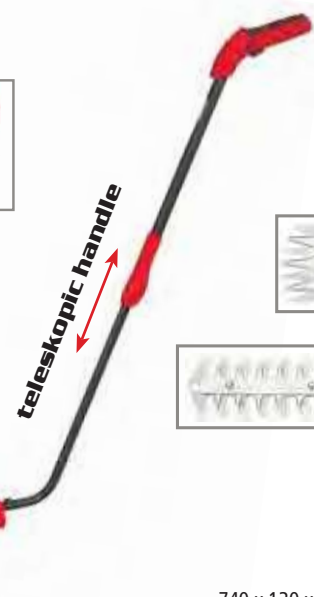

HECHT 5036 SET 2in1

Separable handle

SAMSUNG

Scissors

Hedge

740 x 130 x 125 mm

⚡	accumulator	Li-ion Samsung	working width	8/11 cm
⚡	accu article	DC 3,6 V	weight	1 kg