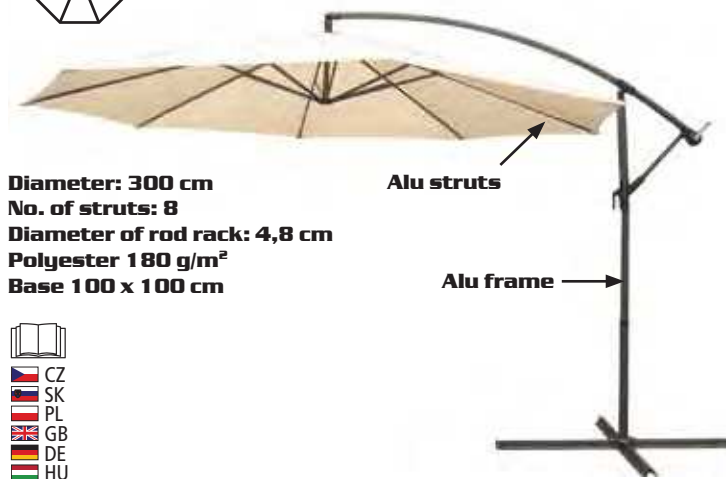

SUNNY

Alu struts

Alu frame

SOL