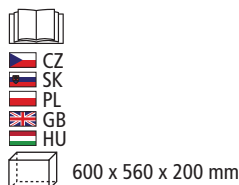

Suitable for sheltered garden areas.

- steel plate
- adjustable charcoal grid
- warming rack
- ash catcher
- thermometer
- height: 94 cm
- width: 56 x 69 cm

HECHT MERIDA

Suitable for sheltered garden areas.