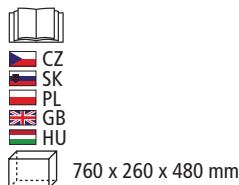

GARDEN GRILLS

HECHT BALL

Suitable for sheltered garden areas.

- stainless steel
- ash catcher
- height: 100 cm
- width: 65 x 59 cm

Suitable for sheltered garden areas.

- steel plate
- adjustable charcoal grid
- warming rack
- ash catcher
- thermometer
- height: 94 cm
- width: 56 x 69 cm

HECHT MERIDA

Suitable for sheltered garden areas.

- heavy stamped steel construction
- tough baked finish for durability and easy cleaning
- chrome plated cooking grill
- height: 92 cm
- diameter: 53,5 cm

Optional alloy grid HECHT 500 11

- heavy stamped steel construction
- tough baked finish for durability and easy cleaning
- ash catcher

HECHT KUGELGRILL

Suitable for sheltered garden areas.

- height: 116 cm
- width: 60 x 98 cm

HECHT SENTINEL MINOR

Suitable for sheltered garden areas and exteriors.

- heat resistant sheet steel
- 2 heating chambers
- 2 cooking areas
- stacking area
- thermometer

Steel 1 mm

Suitable for sheltered garden areas and exteriors.

- heat resistant sheet steel
- 2 heating chambers
- 3 cooking areas
- stacking area
- thermometer

Steel 1 mm

HECHT SENTINEL

Optional grill cover HECHT 0001058