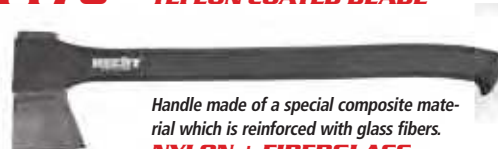

Handle made of a special composite material which is reinforced with glass fibers.
NYLON + FIBERGLASS

HECHT 900901 **TEFLON COATED BLADE**

Universal axe
Lenght 44 cm
Weight 900 g*

Handle made of a special composite material which is reinforced with glass fibers.
NYLON + FIBERGLASS

HECHT 900950 **TEFLON COATED BLADE**

Siekiera rozłupująca
Lenght 44 cm
Weight 950 g*

Handle made of a special composite material which is reinforced with glass fibers.
NYLON + FIBERGLASS

HECHT 901170 **TEFLON COATED BLADE**

Splitting axe
Lenght 59 cm
Weight 1170 g*

Handle made of a special composite material which is reinforced with glass fibers.
NYLON + FIBERGLASS

HECHT 901550 **TEFLON COATED BLADE**

Splitting axe
Lenght 70 cm
Weight 1550 g*