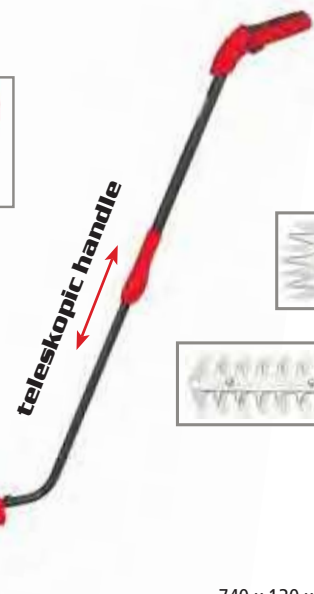

HECHT 5036 SET 2in1

Separable handle

SAMSUNG

teleskopický držák

Scissors

Hedge

740 x 130 x 125 mm

⚡	accumulator	Li-ion Samsung	working width	8/11 cm
⚡	accu article	DC 3,6 V	weight	1 kg