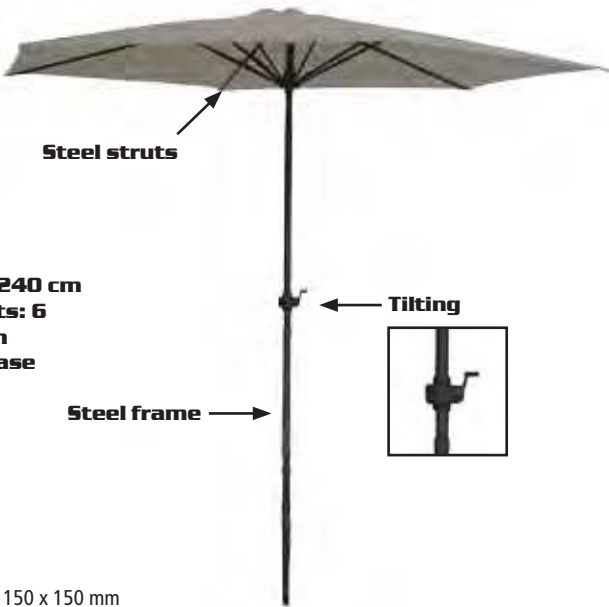

2 positions:
bench or bed

Maximum load: 300 kg

CZ
SK
PL
GB
DE
HU

2334 x 571 x 228 mm

GARDEN SWINGS, PARASOLS

SUNSET

cross-section

Diameter: 240 cm
No. of struts: 6
Height: 2 m
Without base