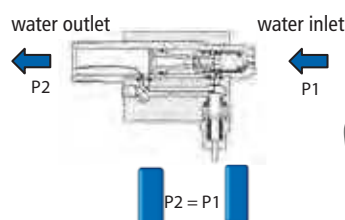

HIGH PRESSURE WASHERS

HECHT 317

Equipment:
variojet, bottle for cleaner with foam jet, power cable 3 meter, 3 meter pressure hose with gun

260 x 250 x 470 mm

	electric	230 V/50 Hz		max. pressure	105 bar
	power input	1600 W		delivery volume	360 l/h

HECHT 320

Equipment:
variojet, bottle for cleaner with foam jet, power cable 5 meter, 5 meter pressure hose with gun, accessories holder

325 x 295 x 600 mm

	max. pressure	180 bar
	max. temperature	60° C

BRUSH - 000320B FOR HECHT 320 AND 323

170 x 70 x 118 mm

	electric	230 V/50 Hz		max. pressure	165 bar
	power input	2000 W		delivery volume	390 l/h

HECHT 323

Equipment:
variojet, bottle for cleaner with foam jet, power cable, 5 meter pressure hose with gun, accessories holder

270 x 90 x 270 mm

170 x 120 x 370 mm

350 x 325 x 735 mm

	electric	230 V/50 Hz		max. pressure	165 bar
	power input	2200 W		delivery volume	480 l/h

Pump with strengthening of the output pressure

350 x 890 x 290 mm

	electric	230 V/50 Hz		max. pressure	135 bar
	power input	1900 W		delivery volume	480 l/h

HECHT 321

Equipment:
variojet, bottle for cleaner with foam jet, power cable 5 meter, 7 meter pressure hose with gun

Self-priming
- no need of pressure water supply, also works with pressure water

HECHT 324

Equipment:
bottle for cleaner with foam jet, power cable, 8 meter pressure hose with gun, power cable 5 meter

520 x 410 x 640 mm

	electric	230 V/50 Hz		max. pressure	150 bar
	power input	2300 W		delivery volume	420 l/h

HECHT 326

Equipment:
variojet, bottle for cleaner with foam jet, power cable 5 meter, 5 meter pressure hose with gun

860 x 380 x 360 mm

	electric	230 V/50 Hz		max. pressure	200 bar
	power input	2600 W		delivery volume	420 l/h