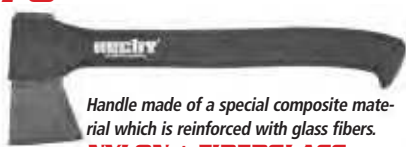

HECHT 902360

Splitting axe
Lenght 55 cm
Weight 2360 g*

Handle made of a special composite material which is reinforced with glass fibers.
- FIBERGLASS

HECHT 900570 **TEFLON COATED BLADE**

Universal axe
Lenght 35 cm
Weight 570 g*

Handle made of a special composite material which is reinforced with glass fibers.
NYLON + FIBERGLASS

HECHT 900901 **TEFLON COATED BLADE**

Universal axe
Lenght 44 cm
Weight 900 g*

Handle made of a special composite material which is reinforced with glass fibers.
NYLON + FIBERGLASS