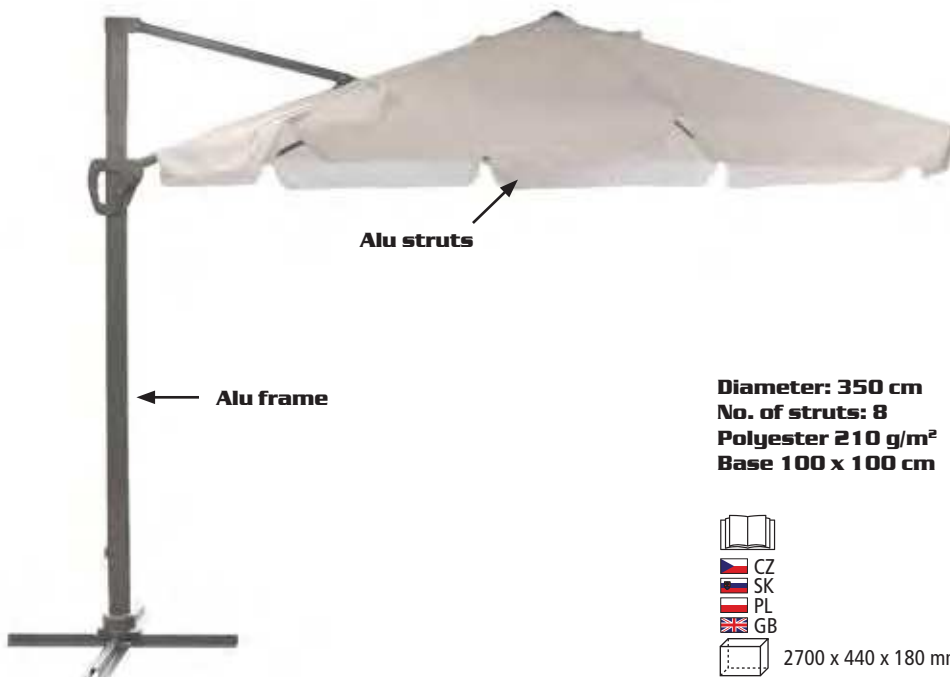

Alu struts

Alu frame

Diameter: 350 cm
No. of struts: 8
Polyester 210 g/m²
Base 100 x 100 cm

2700 x 440 x 180 mm

cross-section

Opening by handle

Rotating base

GARDEN SHEDS, LED LIGHTS