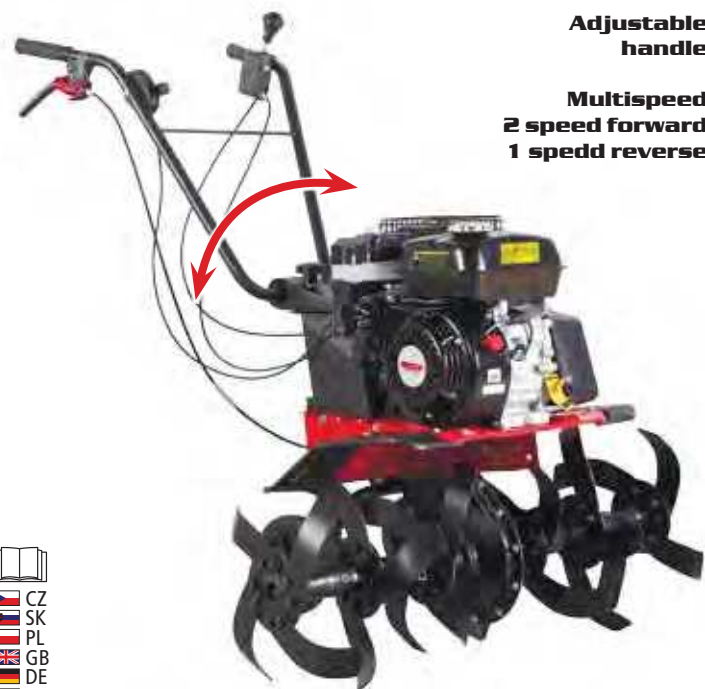

HECHT 795

HECHT 790 BS

Adjustable handle

Multispeed
2 speed forward
1 speed reverse