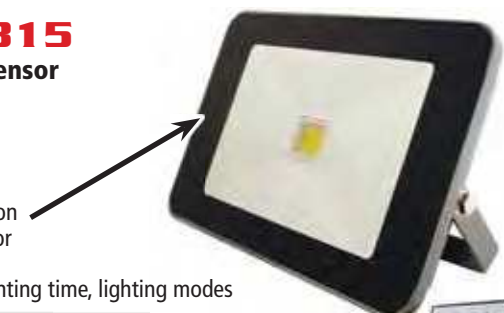

⚡	electric	230 V/50 Hz	light temperature	6500 K
🔌	power input	30 W	light intensity	2250 lm
	dimensions		210 x 147 x 37 mm	

remote control

HECHT 2815

LED light with sensor

motion sensor

Setting: sensitivity, lighting time, lighting modes