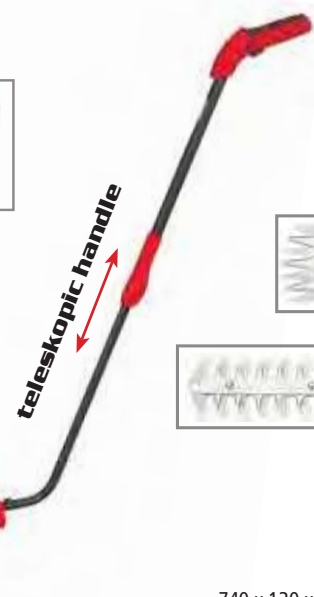

HECHT 5036 SET 2in1

Separable handle

SAMSUNG

Scissors

Hedge

740 x 130 x 125 mm

⚡	accumulator	Li-ion Samsung		working width	8/11 cm
⚡	accu article	DC 3,6 V		weight	1 kg