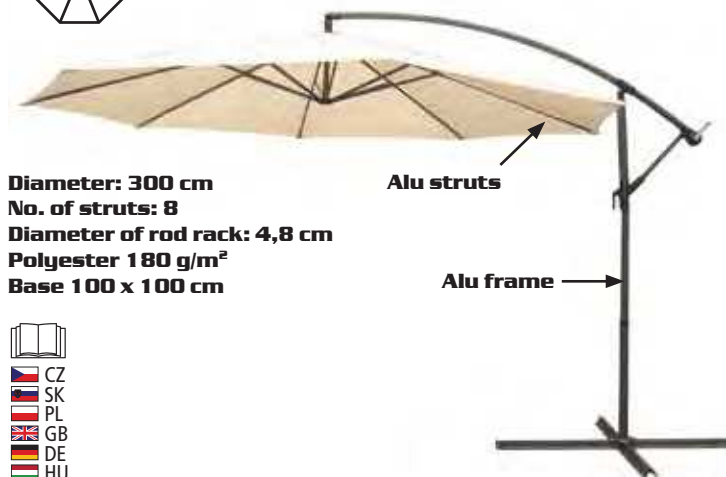

GARDEN SWINGS, PARASOLS

SUNSET

cross-section

Diameter: 240 cm
No. of struts: 6
Height: 2 m
Without base

1340 x 150 x 150 mm

SHADOW

cross-section

Diameter: 270 cm
No. of struts: 8
Height: 2,2 m
Without base

1400 x 150 x 150 mm

SANDY 1

cross-section

Diameter: 250 cm
No. of struts: 6
Diameter of rod rack: 4,8 cm
Polyester 180 g/m²
Base 100 x 100 cm

1850 x 335 x 135 mm

cross-section

Diameter: 300 cm
No. of struts: 8
Diameter of rod rack: 4,8 cm
Polyester 180 g/m²
Base 100 x 100 cm

2010 x 355 x 135 mm

SUNNY

SOL

cross-section

Diameter: 350 cm
No. of struts: 8
Polyester 210 g/m²
Base 100 x 100 cm

2700 x 440 x 180 mm

Opening by handle

Rotating base