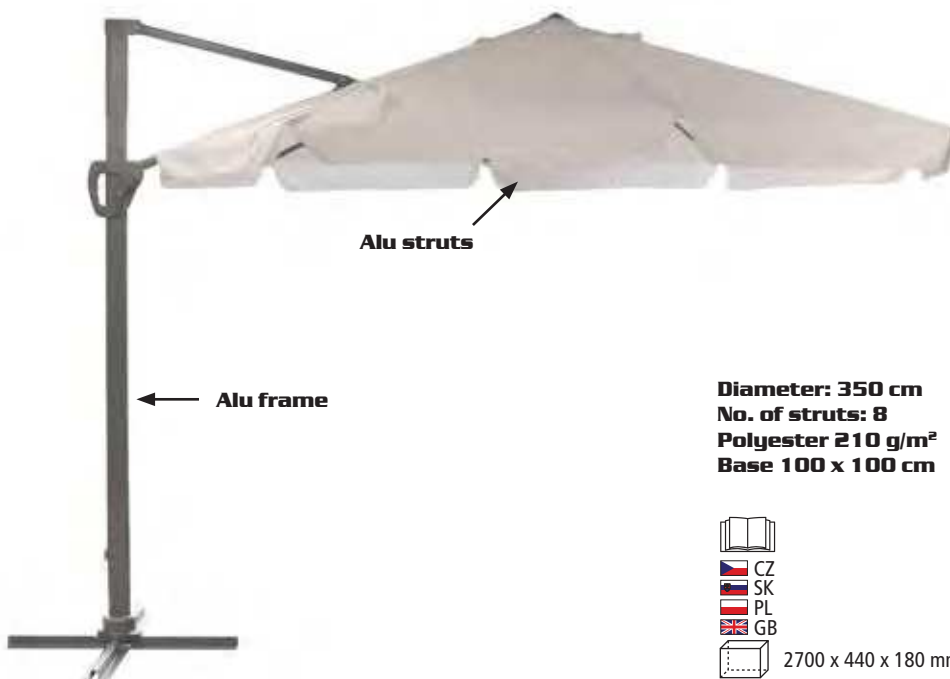

cross-section

Diameter: 350 cm
No. of struts: 8
Polyester 210 g/m²
Base 100 x 100 cm

2700 x 440 x 180 mm

Opening by handle

Rotating base