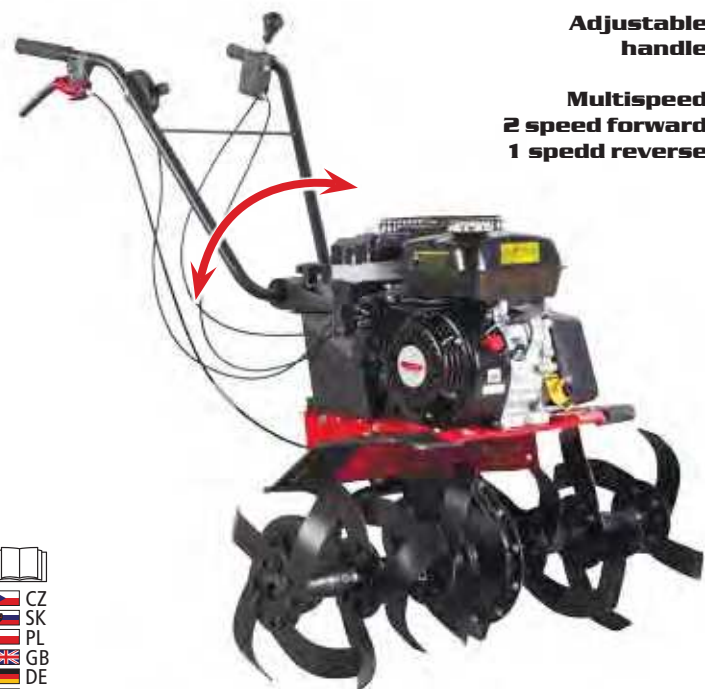

Adjustable handle

Engine
Briggs & Stratton

- CZ
- SK
- PL
- GB
- DE
- HU

740 x 660 x 400

engine HECHT	OHV	working width	32/50/84 cm
displacement	196 cm ³	weight	56 kg
2/4/6 knives Ø 38 cm		2 speed forward, 1 reverse	