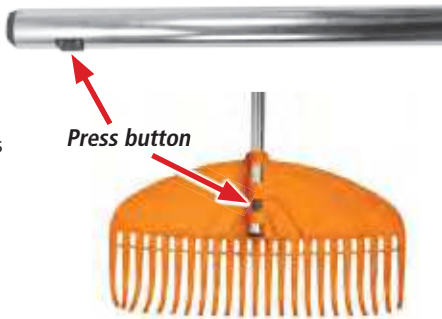

SPADES, RAKES

HECHT 600801

Working part made of carbon steel.

thickness 1,8 mm
blade length 295 mm
neck length 300 mm
handle length 1050 mm

Handle made of a special composite material which is reinforced with glass fibers.
- FIBERGLASS

HECHT 600805

Working part made of carbon steel.

thickness 2 mm
blade length 295 mm
neck length 300 mm
handle length 1050 mm

Handle made of a special composite material which is reinforced with glass fibers.
- FIBERGLASS

HECHT 600808

Working part made of carbon steel.

thickness 1,8 mm
blade length 295 mm
neck length 300 mm
handle length 850 mm

Handle made of a special composite material which is reinforced with glass fibers.
- FIBERGLASS

HECHT 600821

Working part made of carbon steel.

thickness 2 mm
blade length 295 mm
neck length 300 mm
handle length 1200 mm

Handle made of durable ash wood.

HECHT 600818

Working part made of carbon steel.

length 1220 mm

Handle made of a special composite material which is reinforced with glass fibers.
- FIBERGLASS

HECHT 2213

Working part made of carbon steel.

length 1145 mm

Box: 3 pcs

Box: 3 pcs

Box: 3 pcs

Box: 3 pcs

Box: 3 pcs

Box: 3 pcs

5in1

(5 blades with 1 handle)

You can buy one handle HECHT 600101 and then buy the rake blades individually.

HECHT 600101

oval aluminum handle with plastic sleeve, soft grip and end hook

HECHT 600135

PET rake blade 35 teeth
size 760 x 310 mm

Box: 6 pcs

QUICK ASSEMBLY