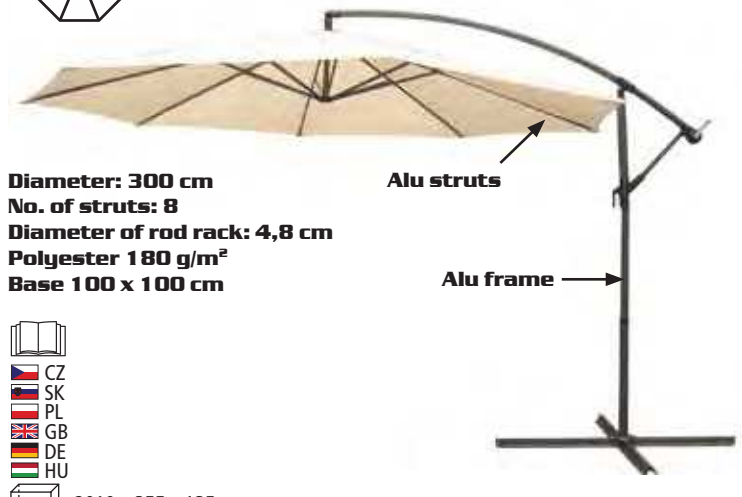

Diameter: 300 cm
No. of struts: 8
Diameter of rod rack: 4,8 cm
Polyester 180 g/m²
Base 100 x 100 cm

2010 x 355 x 135 mm

SUNNY

www.hecht.cz

SOL