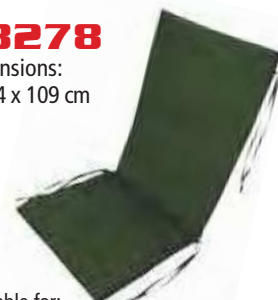

88278

Dimensions:
47 x 4 x 109 cm

Suitable for:
Dynasty Set, Prague Set
Grandeur Set, Revo Set
Boston Set, Rectangle Set