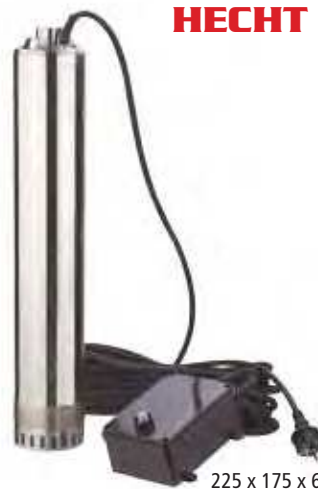

HECHT 3520

225 x 175 x 635 mm

steel chassis

	electric	230 V / 50 Hz		max. delivery height	55 m
	power input	1000 W		10 m rubber power cable	
				max. delivery volume	5200 l/h