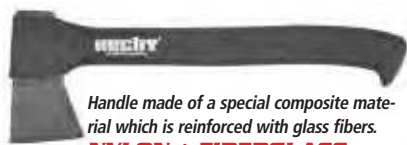

HECHT 902360

Splitting axe
Lenght 55 cm
Weight 2360 g*

Handle made of a special composite material which is reinforced with glass fibers.
- FIBERGLASS

HECHT 900570 **TEFLON COATED BLADE**

Universal axe
Lenght 35 cm
Weight 570 g*

Handle made of a special composite material which is reinforced with glass fibers.
NYLON + FIBERGLASS

HECHT 900901 **TEFLON COATED BLADE**

Universal axe
Lenght 44 cm
Weight 900 g*

Handle made of a special composite material which is reinforced with glass fibers.
NYLON + FIBERGLASS