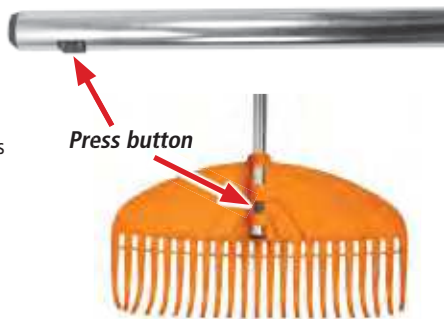

(5 blades with 1 handle)

You can buy one handle HECHT 600101 and then buy the rake blades individually.

HECHT 600101

oval aluminum handle with plastic sleeve, soft grip and end hook

QUICK ASSEMBLY

Box: 6 pcs