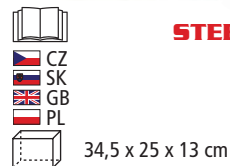

HECHT 900507

Safety shoes

STEEL TOE CAP

STEEL PLATE

34,5 x 25 x 13 cm

HECHT 900107

Protective gloves for chainsaws.

Size: 9, 10, 11, 12