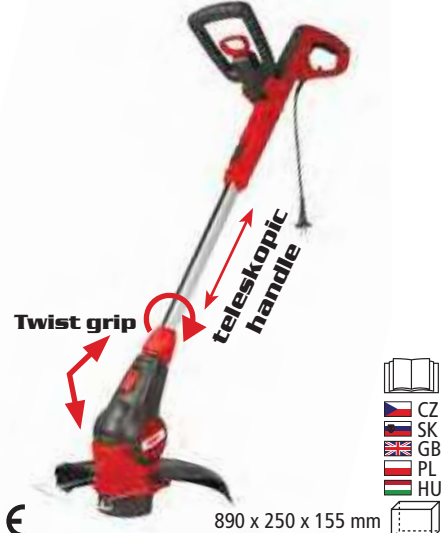

HECHT 630

CE

890 x 250 x 155 mm

CZ SK GB PL HU

⚡	electric	230 V/50 Hz	working width	30 cm
⚡	power input	600 W	weight	2,8 kg