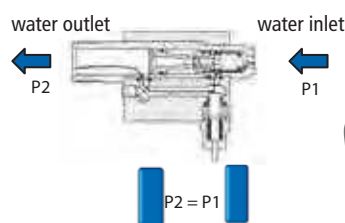

HIGH PRESSURE WASHERS

HECHT 317

Equipment:
variojet, bottle for cleaner with foam jet, power cable 3 meter, 3 meter pressure hose with gun

260 x 250 x 470 mm

	electric	230 V/50 Hz		max. pressure	105 bar
	power input	1600 W		delivery volume	360 l/h

HECHT 320

Equipment:
variojet, bottle for cleaner with foam jet, power cable 5 meter, 5 meter pressure hose with gun, accessories holder

325 x 295 x 600 mm

	max. pressure	180 bar
	max. temperature	60° C

BRUSH - 000320B FOR HECHT 320 AND 323

170 x 70 x 118 mm

	electric	230 V/50 Hz		max. pressure	165 bar
	power input	2000 W		delivery volume	390 l/h

HECHT 323

Equipment:
variojet, bottle for cleaner with foam jet, power cable, 5 meter pressure hose with gun, accessories holder

PRESSURE HOSE - 000320D FOR HECHT 320 AND 323

270 x 90 x 270 mm

ROTARY BRUSH - 000320E FOR HECHT 320 AND 323

170 x 120 x 370 mm

350 x 325 x 735 mm

	electric	230 V/50 Hz		max. pressure	165 bar
	power input	2200 W		delivery volume	480 l/h

Pump with strengthening of the output pressure

350 x 890 x 290 mm

	electric	230 V/50 Hz		max. pressure	135 bar
	power input	1900 W		delivery volume	480 l/h

HECHT 321

Equipment:
variojet, bottle for cleaner with foam jet, power cable 5 meter, 7 meter pressure hose with gun

Self-priming
- no need of pressure water supply, also works with pressure water

HECHT 324

Equipment:
bottle for cleaner with foam jet, power cable, 8 meter pressure hose with gun, power cable 5 meter

520 x 410 x 640 mm

	electric	230 V/50 Hz		max. pressure	150 bar
	power input	2300 W		delivery volume	420 l/h

HECHT 326

Equipment:
variojet, bottle for cleaner with foam jet, power cable 5 meter, 5 meter pressure hose with gun

860 x 380 x 360 mm

	electric	230 V/50 Hz		max. pressure	200 bar
	power input	2600 W		delivery volume	420 l/h