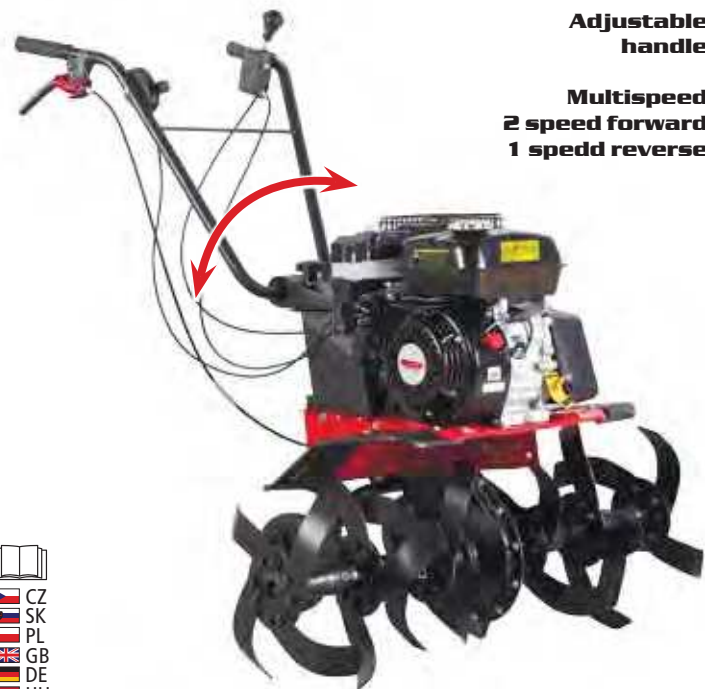

HECHT 795

HECHT 790 BS

Adjustable handle

Adjustable handle

Multispeed
2 speed forward
1 speed reverse

Engine
Briggs & Stratton

740 x 660 x 400

	engine HECHT	OHV		working width	32/50/84 cm
	displacement	196 cm ³		weight	56 kg
	2/4/6 knives Ø 38 cm		2 speed forward, 1 reverse		