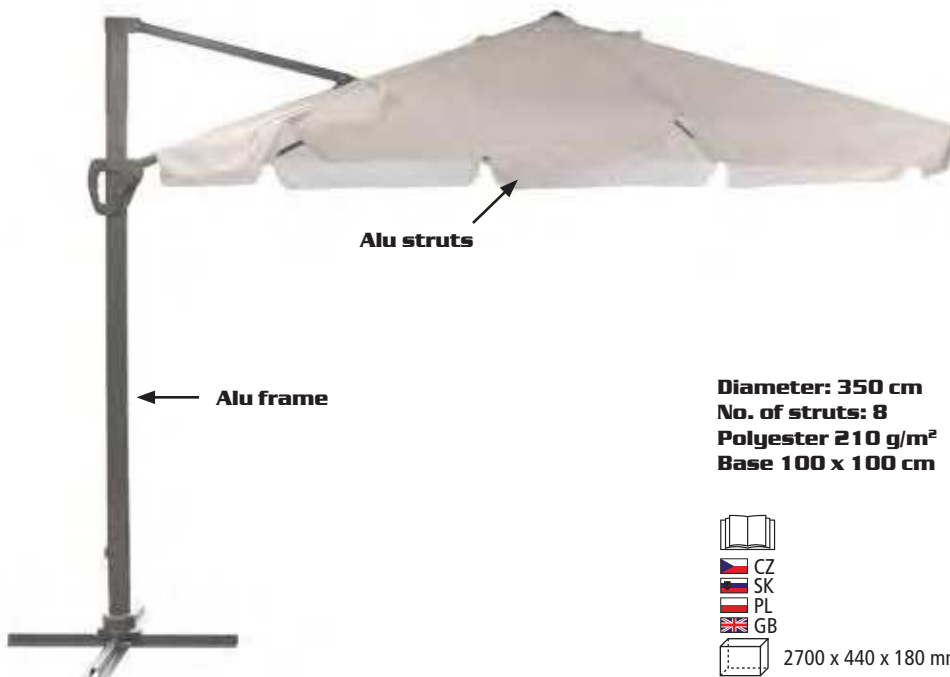

cross-section

Diameter: 350 cm
No. of struts: 8
Polyester 210 g/m²
Base 100 x 100 cm

2700 x 440 x 180 mm

Opening by handle

Rotating base