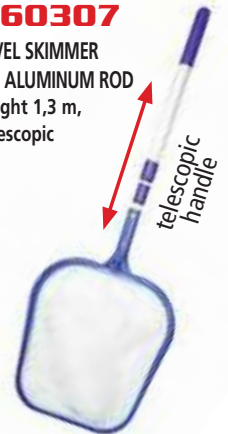

HECHT 060307

LEVEL SKIMMER ON ALUMINUM ROD lenght 1,3 m, telescopic