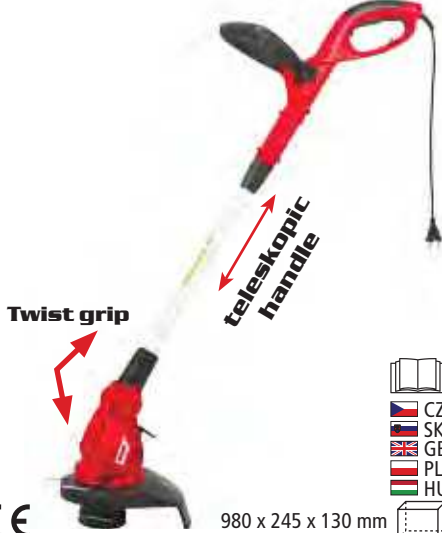

ELECTRIC AND PETROL GRASS TRIMMERS AND BRUSH CUTTERS

HECHT 300

CE

400 x 195 x 120 mm

CZ SK GB PL HU

⚡	electric	230 V/50 Hz	working width	22 cm
⚡	power input	300 W	weight	1,4 kg

HECHT 530

CE