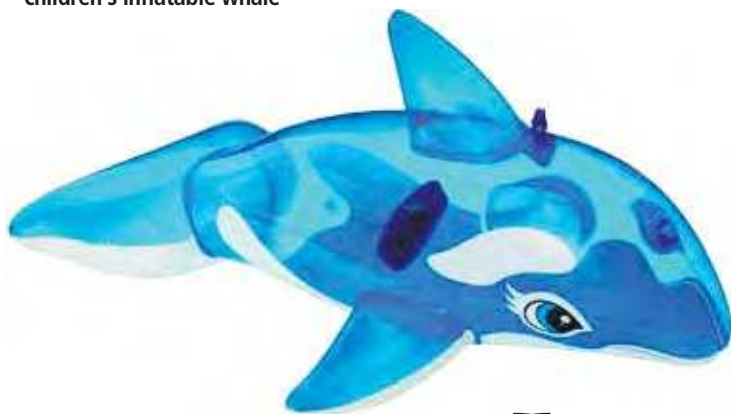

HECHT 510501

children's inflatable whale