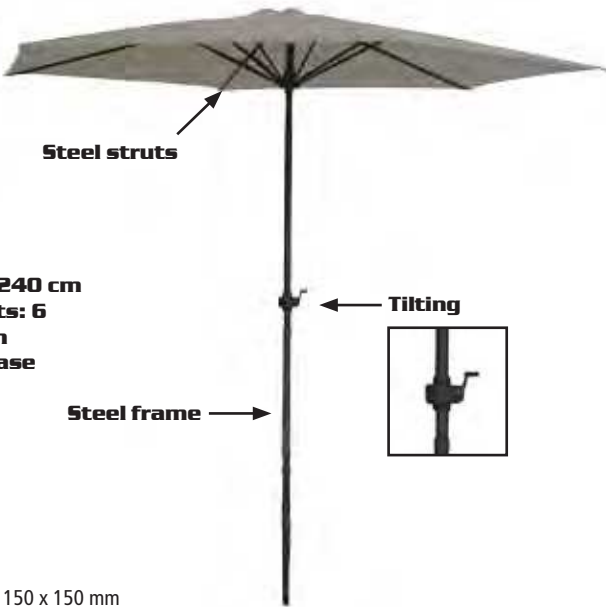

GARDEN SWINGS, PARASOLS

SUNSET

cross-section

Diameter: 240 cm
No. of struts: 6
Height: 2 m
Without base

1340 x 150 x 150 mm