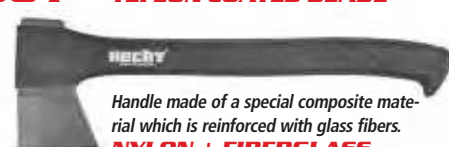

HECHT 900901 **TEFLON COATED BLADE**

Universal axe
Lenght 44 cm
Weight 900 g*