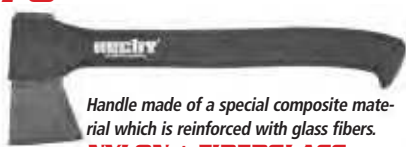

Handle made of a special composite material which is reinforced with glass fibers.
- FIBERGLASS

HECHT 902360

Splitting axe
Lenght 55 cm
Weight 2360 g*

Handle made of a special composite material which is reinforced with glass fibers.
- FIBERGLASS

HECHT 900570 **TEFLON COATED BLADE**

Universal axe
Lenght 35 cm
Weight 570 g*

Handle made of a special composite material which is reinforced with glass fibers.
NYLON + FIBERGLASS

HECHT 900901 **TEFLON COATED BLADE**