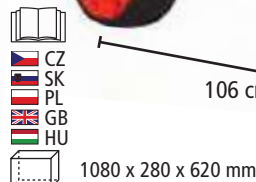

HECHT 50200

Pedal kart
Available
from 5/17

106 x 59 x 65 cm	Pedal kart with chain drive. For children aged 3-6 years.
maximum load: 30 kg	weight: 15 kg