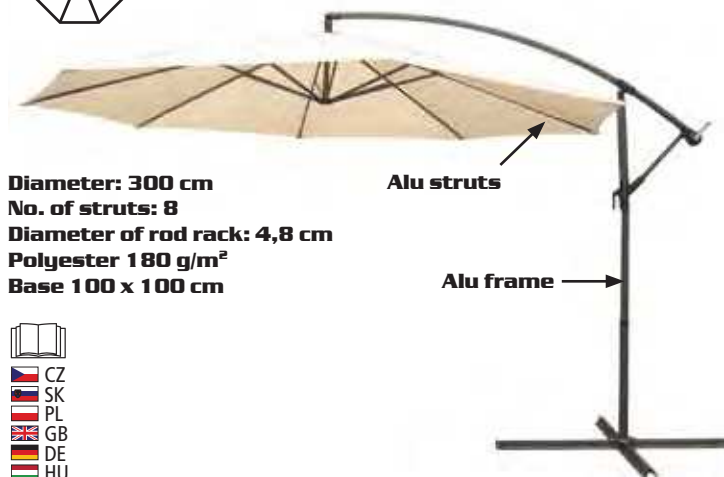

GARDEN SWINGS, PARASOLS

SUNSET

cross-section

Diameter: 240 cm
No. of struts: 6
Height: 2 m
Without base

1340 x 150 x 150 mm

SHADOW

cross-section

Diameter: 270 cm
No. of struts: 8
Height: 2,2 m
Without base

1400 x 150 x 150 mm

SANDY 1

cross-section

Diameter: 250 cm
No. of struts: 6
Diameter of rod rack: 4,8 cm
Polyester 180 g/m²
Base 100 x 100 cm

1850 x 335 x 135 mm

cross-section

Diameter: 300 cm
No. of struts: 8
Diameter of rod rack: 4,8 cm
Polyester 180 g/m²
Base 100 x 100 cm

2010 x 355 x 135 mm

SUNNY

SOL

cross-section

Diameter: 350 cm
No. of struts: 8
Polyester 210 g/m²
Base 100 x 100 cm

2700 x 440 x 180 mm

Opening by handle

Rotating base