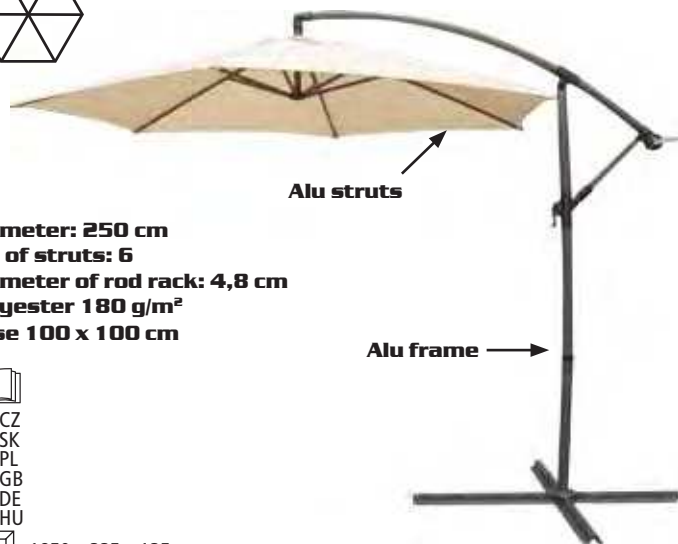

SANDY 1

cross-section

Diameter: 250 cm
No. of struts: 6
Diameter of rod rack: 4,8 cm
Polyester 180 g/m²
Base 100 x 100 cm

1850 x 335 x 135 mm

cross-section

Diameter: 300 cm
No. of struts: 8
Diameter of rod rack: 4,8 cm
Polyester 180 g/m²
Base 100 x 100 cm

2010 x 355 x 135 mm