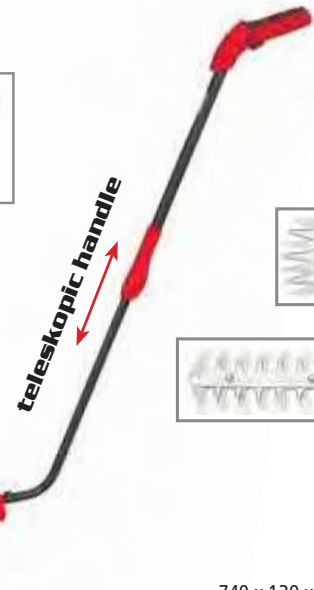

HECHT 5036 SET 2in1

Separable handle

SAMSUNG

Scissors

Hedge

740 x 130 x 125 mm

	accumulator	Li-ion Samsung		working width	8/11 cm
	accu article	DC 3,6 V		weight	1 kg