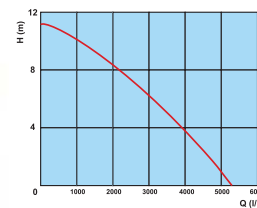

HECHT 3350

220 x 370 x 160 mm

plastic chassis

⚡ electric	230 V/ 50 Hz	↑↑	max. delivery height	10 m
⚡ power input	350 W	→	10 m rubber power cable	
⌀ pipe diameter	1,4"	→	max. delivery volume	3000 l/h