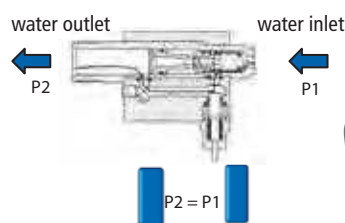

HIGH PRESSURE WASHERS

HECHT 317

Equipment:
variojet, bottle for cleaner with foam jet, power cable 3 meter, 3 meter pressure hose with gun

260 x 250 x 470 mm

	electric	230 V/50 Hz		max. pressure	105 bar
	power input	1600 W		delivery volume	360 l/h

HECHT 320

Equipment:
variojet, bottle for cleaner with foam jet, power cable 5 meter, 5 meter pressure hose with gun, accessories holder

325 x 295 x 600 mm

	max. pressure	180 bar
	max. temperature	60° C

BRUSH - 000320B
FOR HECHT 320 AND 323

170 x 70 x 118 mm

	electric	230 V/50 Hz		max. pressure	165 bar
	power input	2000 W		delivery volume	390 l/h

HECHT 323

Equipment:
variojet, bottle for cleaner with foam jet, power cable, 5 meter pressure hose with gun, accessories holder

**PRESSURE HOSE - 000320D
FOR HECHT 320 AND 323**

270 x 90 x 270 mm

**ROTARY BRUSH - 000320E
FOR HECHT 320
AND 323**

170 x 120 x 370 mm

350 x 325 x 735 mm

	electric	230 V/50 Hz		max. pressure	165 bar
	power input	2200 W		delivery volume	480 l/h

Pump with strengthening of the output pressure

350 x 890 x 290 mm

	electric	230 V/50 Hz		max. pressure	135 bar
	power input	1900 W		delivery volume	480 l/h

HECHT 321

Equipment:
variojet, bottle for cleaner with foam jet, power cable 5 meter, 7 meter pressure hose with gun

Self-priming
- no need of pressure water supply, also works with pressure water

HECHT 324

Equipment:
bottle for cleaner with foam jet, power cable, 8 meter pressure hose with gun, power cable 5 meter

520 x 410 x 640 mm

	electric	230 V/50 Hz		max. pressure	150 bar
	power input	2300 W		delivery volume	420 l/h

HECHT 326

Equipment:
variojet, bottle for cleaner with foam jet, power cable 5 meter, 5 meter pressure hose with gun

860 x 380 x 360 mm

	electric	230 V/50 Hz		max. pressure	200 bar
	power input	2600 W		delivery volume	420 l/h