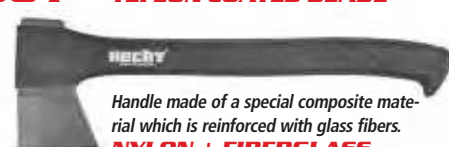

Handle made of a special composite material which is reinforced with glass fibers.
- FIBERGLASS

HECHT 900570 **TEFLON COATED BLADE**

Universal axe
Lenght 35 cm
Weight 570 g*

Handle made of a special composite material which is reinforced with glass fibers.
NYLON + FIBERGLASS

HECHT 900901 **TEFLON COATED BLADE**

Universal axe
Lenght 44 cm
Weight 900 g*

Handle made of a special composite material which is reinforced with glass fibers.
NYLON + FIBERGLASS

HECHT 900950 **TEFLON COATED BLADE**