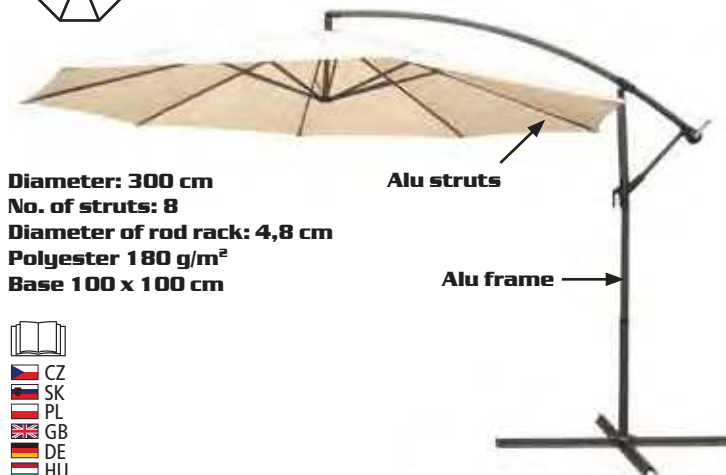

GARDEN SWINGS, PARASOLS

SUNSET

cross-section

Diameter: 240 cm
No. of struts: 6
Height: 2 m
Without base

1340 x 150 x 150 mm

SHADOW

cross-section

Diameter: 270 cm
No. of struts: 8
Height: 2,2 m
Without base

1400 x 150 x 150 mm

SANDY 1

cross-section

Diameter: 250 cm
No. of struts: 6
Diameter of rod rack: 4,8 cm
Polyester 180 g/m²
Base 100 x 100 cm

1850 x 335 x 135 mm

cross-section

Diameter: 300 cm
No. of struts: 8
Diameter of rod rack: 4,8 cm
Polyester 180 g/m²
Base 100 x 100 cm

2010 x 355 x 135 mm

SUNNY

SOL

cross-section

Diameter: 350 cm
No. of struts: 8
Polyester 210 g/m²
Base 100 x 100 cm

2700 x 440 x 180 mm

Opening by handle

Rotating base