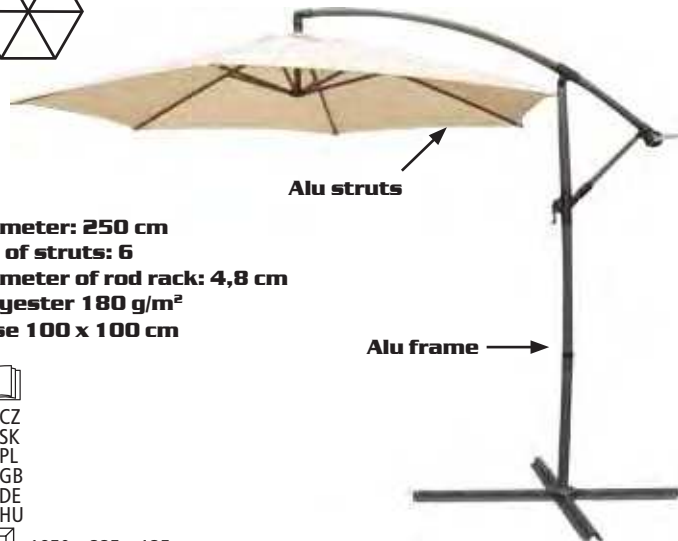

SANDY 1

cross-section

Diameter: 250 cm
No. of struts: 6
Diameter of rod rack: 4,8 cm
Polyester 180 g/m²
Base 100 x 100 cm

1850 x 335 x 135 mm

cross-section

Diameter: 300 cm
No. of struts: 8
Diameter of rod rack: 4,8 cm
Polyester 180 g/m²
Base 100 x 100 cm

2010 x 355 x 135 mm