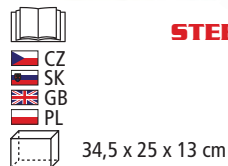

34,5 x 25 x 13 cm

HECHT 900107

Protective gloves for chainsaws.

Size: 9, 10, 11, 12

(EN 381-7)

Class I.
20 m/s