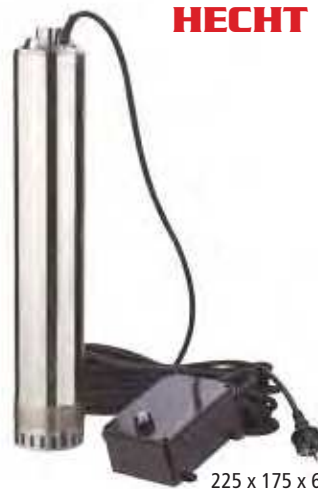

HECHT 3520

225 x 175 x 635 mm

steel chassis

⚡ electric	230 V/ 50 Hz	↑↑ max. delivery height	55 m
⚡ power input	1000 W	→ max. delivery volume	5200 l/h
→		→ max. delivery volume	10 m rubber power cable