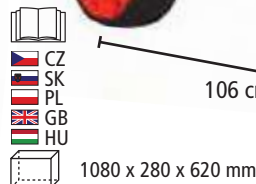

HECHT 50200

Pedal kart
Available
from 5/17