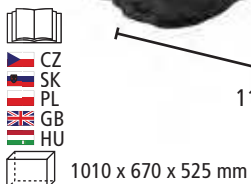

HECHT 55128