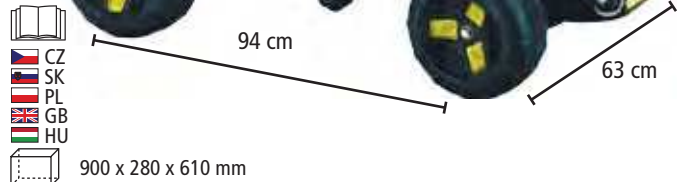

HECHT 59789

Pedal kart
Available
from 5/17