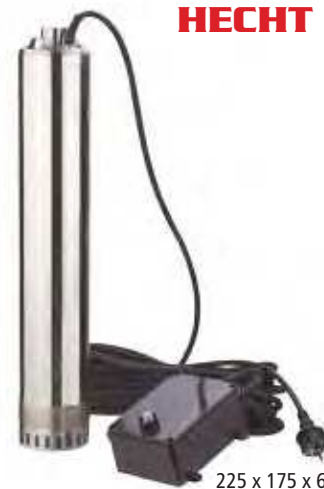

HECHT 3520

225 x 175 x 635 mm

steel chassis

⚡	electric	230 V / 50 Hz	↑↑	max. delivery height	55 m
⚡	power input	1000 W	→	10 m rubber power cable	
⚡			→	max. delivery volume	5200 l/h