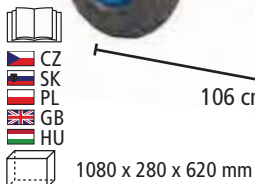

HECHT 50100

Pedal kart
Available
from 5/17