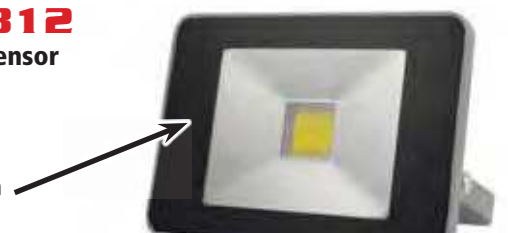

⚡	electric	230 V/50 Hz	light temperature	6500 K
⚡	power input	10 W	light intensity	750 lm
	dimensions	130 x 90 x 34 mm		

remote control

HECHT 2812

LED light with sensor

motion sensor

Setting: sensitivity, lighting time, lighting modes