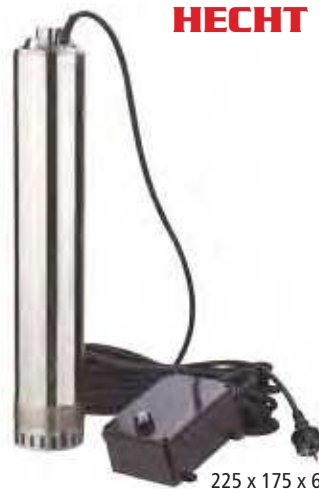

HECHT 3520

225 x 175 x 635 mm

steel chassis

	electric	230 V / 50 Hz		max. delivery height	55 m
	power input	1000 W		10 m rubber power cable	
				max. delivery volume	5200 l/h