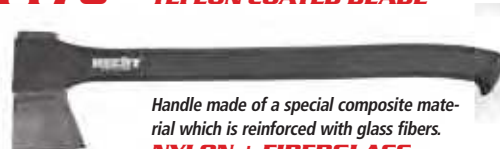

Handle made of a special composite material which is reinforced with glass fibers.
NYLON + FIBERGLASS

HECHT 900901 **TEFLON COATED BLADE**

Universal axe
Lenght 44 cm
Weight 900 g*

Handle made of a special composite material which is reinforced with glass fibers.
NYLON + FIBERGLASS

HECHT 900950 **TEFLON COATED BLADE**

Siekiera rozłupująca
Lenght 44 cm
Weight 950 g*

Handle made of a special composite material which is reinforced with glass fibers.
NYLON + FIBERGLASS

HECHT 901170 **TEFLON COATED BLADE**

Splitting axe
Lenght 59 cm
Weight 1170 g*

Handle made of a special composite material which is reinforced with glass fibers.
NYLON + FIBERGLASS

HECHT 901550 **TEFLON COATED BLADE**

Splitting axe
Lenght 70 cm
Weight 1550 g*

Handle made of a special composite material which is reinforced with glass fibers.
NYLON + FIBERGLASS

HECHT 902550 **TEFLON COATED BLADE**

Splitting axe
Lenght 80 cm
Weight 2550 g*

Handle made of a special composite material which is reinforced with glass fibers.
NYLON + FIBERGLASS