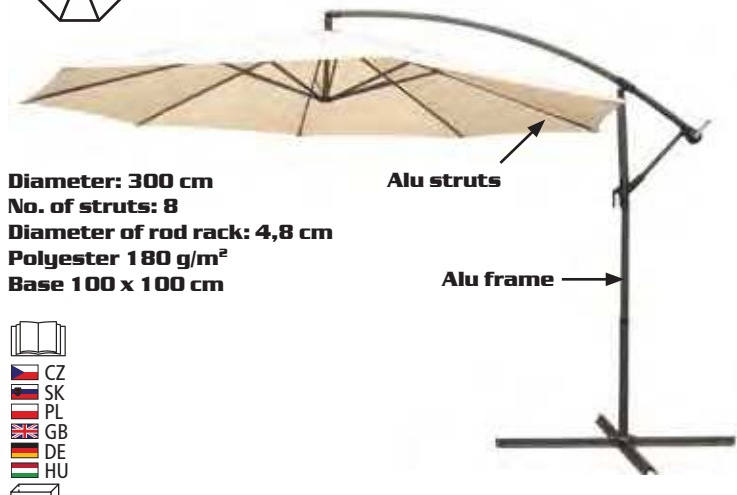

Diameter: 300 cm
No. of struts: 8
Diameter of rod rack: 4,8 cm
Polyester 180 g/m²
Base 100 x 100 cm

2010 x 355 x 135 mm

SUNNY

www.hecht.cz

SOL