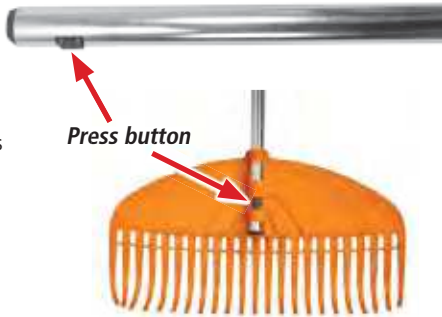

QUICK ASSEMBLY