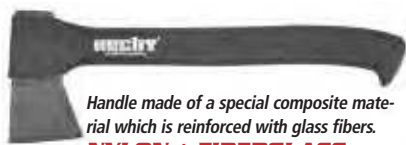

HECHT 902360

Splitting axe
Lenght 55 cm
Weight 2360 g*

Handle made of a special composite material which is reinforced with glass fibers.
- FIBERGLASS

HECHT 900570 TEFLON COATED BLADE

Universal axe
Lenght 35 cm
Weight 570 g*

Handle made of a special composite material which is reinforced with glass fibers.
NYLON + FIBERGLASS

HECHT 900901 TEFLON COATED BLADE

Universal axe
Lenght 44 cm
Weight 900 g*

Handle made of a special composite material which is reinforced with glass fibers.
NYLON + FIBERGLASS