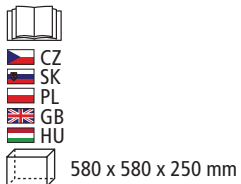

HECHT MERIDA

Suitable for sheltered garden areas.

- heavy stamped steel construction
- tough baked finish for durability and easy cleaning
- chrome plated cooking grill
- height: 92 cm
- diameter: 53,5 cm

Optional alloy grid HECHT 500 11

- heavy stamped steel construction
- tough baked finish for durability and easy cleaning
- ash catcher