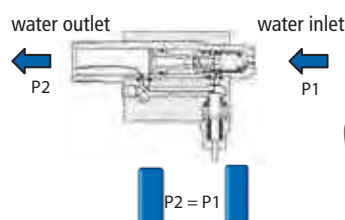

HIGH PRESSURE WASHERS

HECHT 317

Equipment:
variojet, bottle for cleaner with foam jet, power cable 3 meter, 3 meter pressure hose with gun

260 x 250 x 470 mm

	electric	230 V/50 Hz		max. pressure	105 bar
	power input	1600 W		delivery volume	360 l/h

HECHT 320

Equipment:
variojet, bottle for cleaner with foam jet, power cable 5 meter, 5 meter pressure hose with gun, accessories holder

325 x 295 x 600 mm

	max. pressure	180 bar
	max. temperature	60° C

BRUSH - 000320B
FOR HECHT 320 AND 323

170 x 70 x 118 mm

	electric	230 V/50 Hz		max. pressure	165 bar
	power input	2000 W		delivery volume	390 l/h

HECHT 323

Equipment:
variojet, bottle for cleaner with foam jet, power cable, 5 meter pressure hose with gun, accessories holder

270 x 90 x 270 mm

170 x 120 x 370 mm

350 x 325 x 735 mm

	electric	230 V/50 Hz		max. pressure	165 bar
	power input	2200 W		delivery volume	480 l/h

Pump with strengthening of the output pressure

350 x 890 x 290 mm

	electric	230 V/50 Hz		max. pressure	135 bar
	power input	1900 W		delivery volume	480 l/h

HECHT 321

Equipment:
variojet, bottle for cleaner with foam jet, power cable 5 meter, 7 meter pressure hose with gun

Self-priming
- no need of pressure water supply, also works with pressure water

HECHT 324

Equipment:
bottle for cleaner with foam jet, power cable, 8 meter pressure hose with gun, power cable 5 meter

520 x 410 x 640 mm

	electric	230 V/50 Hz		max. pressure	150 bar
	power input	2300 W		delivery volume	420 l/h

HECHT 326

Equipment:
variojet, bottle for cleaner with foam jet, power cable 5 meter, 5 meter pressure hose with gun

860 x 380 x 360 mm

	electric	230 V/50 Hz		max. pressure	200 bar
	power input	2600 W		delivery volume	420 l/h