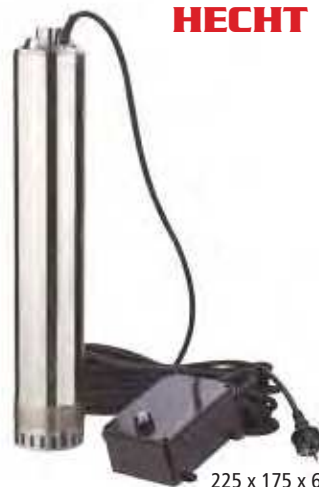

HECHT 3520

225 x 175 x 635 mm

steel chassis

	electric	230 V / 50 Hz		max. delivery height	55 m
	power input	1000 W		10 m rubber power cable	
				max. delivery volume	5200 l/h