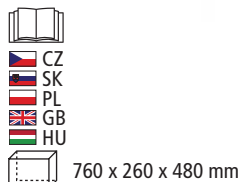

GARDEN GRILLS

HECHT BALL

Suitable for sheltered garden areas.

- stainless steel
- ash catcher
- height: 100 cm
- width: 65 x 59 cm

Suitable for sheltered garden areas.

- steel plate
- adjustable charcoal grid
- warming rack
- ash catcher
- thermometer
- height: 94 cm
- width: 56 x 69 cm

HECHT MERIDA

Suitable for sheltered garden areas.

- heavy stamped steel construction
- tough baked finish for durability and easy cleaning
- chrome plated cooking grill
- height: 92 cm
- diameter: 53,5 cm

Optional alloy grid HECHT 500 11

- heavy stamped steel construction
- tough baked finish for durability and easy cleaning
- ash catcher

HECHT KUGELGRILL

Suitable for sheltered garden areas.

- height: 116 cm
- width: 60 x 98 cm

HECHT SENTINEL MINOR

Suitable for sheltered garden areas and exteriors.

- heat resistant sheet steel
- 2 heating chambers
- 2 cooking areas
- stacking area
- thermometer

Steel 1 mm

Suitable for sheltered garden areas and exteriors.

- heat resistant sheet steel
- 2 heating chambers
- 3 cooking areas
- stacking area
- thermometer

Steel 1 mm

HECHT SENTINEL

Optional grill cover HECHT 0001058