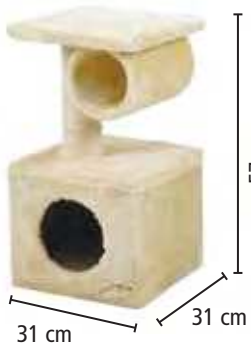

CUBE B

(beige)

Suitable for kittens