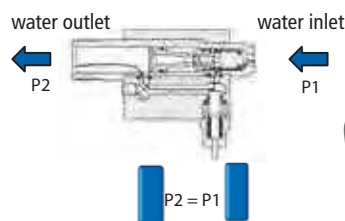

PRESSURE HOSE - 000320D FOR HECHT 320 AND 323

270 x 90 x 270 mm

ROTARY BRUSH - 000320E FOR HECHT 320 AND 323

170 x 120 x 370 mm

350 x 325 x 735 mm

	electric	230 V/50 Hz		max. pressure	165 bar
	power input	2200 W		delivery volume	480 l/h