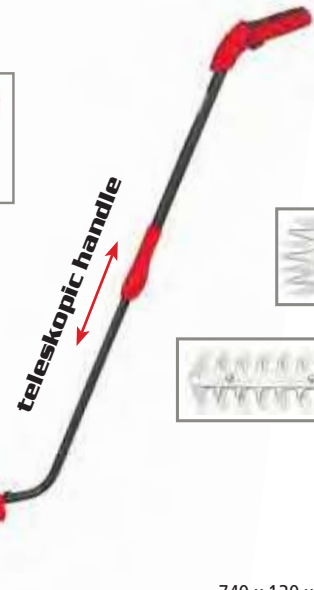

HECHT 5036 SET 2in1

Separable handle

SAMSUNG

Scissors

Hedge

740 x 130 x 125 mm

⚡	accumulator	Li-ion Samsung	working width	8/11 cm
⚡	accu article	DC 3,6 V	weight	1 kg