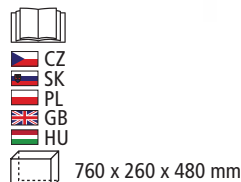

GARDEN GRILLS

HECHT BALL

Suitable for sheltered garden areas.

- stainless steel
- ash catcher
- height: 100 cm
- width: 65 x 59 cm

Suitable for sheltered garden areas.

- steel plate
- adjustable charcoal grid
- warming rack
- ash catcher
- thermometer
- height: 94 cm
- width: 56 x 69 cm

HECHT MERIDA

Suitable for sheltered garden areas.

- heavy stamped steel construction
- tough baked finish for durability and easy cleaning
- chrome plated cooking grill
- height: 92 cm
- diameter: 53,5 cm

Optional alloy grid HECHT 500 11

- heavy stamped steel construction
- tough baked finish for durability and easy cleaning
- ash catcher

HECHT KUGELGRILL

Suitable for sheltered garden areas.

- height: 116 cm
- width: 60 x 98 cm

HECHT SENTINEL MINOR

Suitable for sheltered garden areas and exteriors.

- heat resistant sheet steel
- 2 heating chambers
- 2 cooking areas
- stacking area
- thermometer

Steel 1 mm

Suitable for sheltered garden areas and exteriors.

- heat resistant sheet steel
- 2 heating chambers
- 3 cooking areas
- stacking area
- thermometer

Steel 1 mm

HECHT SENTINEL

Optional grill cover HECHT 0001058