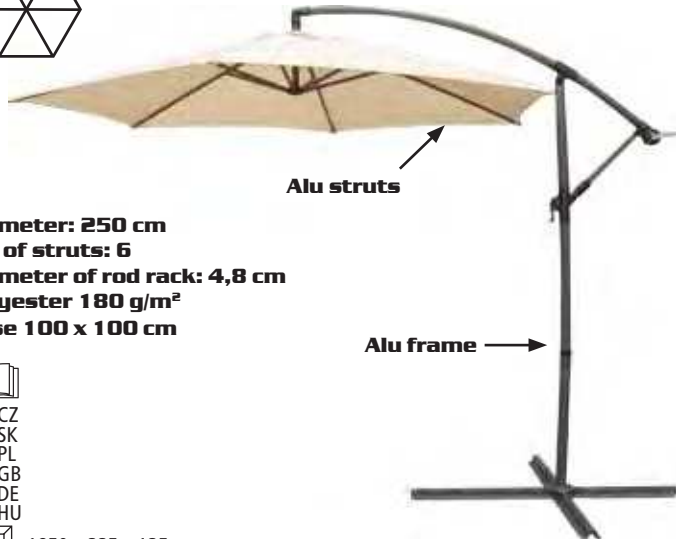

SANDY 1

cross-section

Diameter: 250 cm
No. of struts: 6
Diameter of rod rack: 4,8 cm
Polyester 180 g/m²
Base 100 x 100 cm

1850 x 335 x 135 mm

cross-section