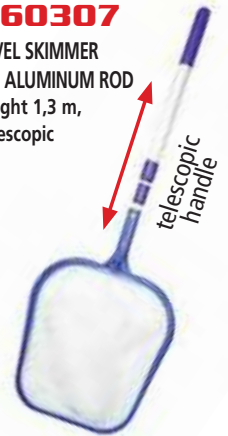

HECHT 060307

LEVEL SKIMMER ON ALUMINUM ROD lenght 1,3 m, telescopic