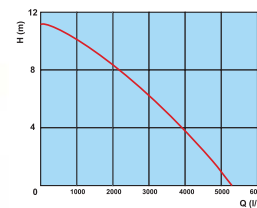

HECHT 3350

220 x 370 x 160 mm

plastic chassis

⚡ electric	230 V/ 50 Hz	↑↑ max. delivery height	10 m
⚡ power input	350 W	→ max. delivery volume	10 m rubber power cable
⚡ clear water		→ max. delivery volume	3000 l/h