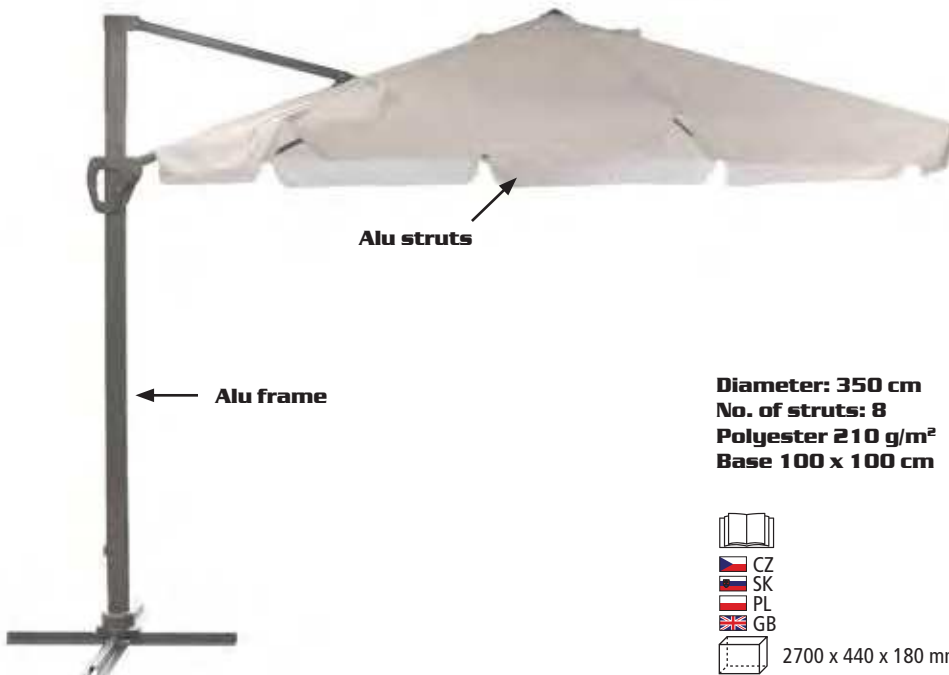

Diameter: 350 cm
No. of struts: 8
Polyester 210 g/m²
Base 100 x 100 cm

2700 x 440 x 180 mm

cross-section

Opening by handle

Rotating base