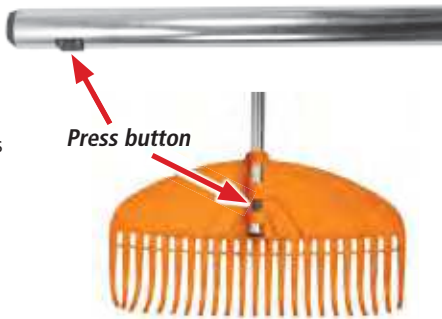

SPADES, RAKES

HECHT 600801

Working part made of carbon steel.

thickness 1,8 mm
blade length 295 mm
neck length 300 mm
handle length 1050 mm

Handle made of a special composite material which is reinforced with glass fibers.
- FIBERGLASS

Box: 3 pcs

HECHT 600805

Working part made of carbon steel.

thickness 2 mm
blade length 295 mm
neck length 300 mm
handle length 1050 mm

Handle made of a special composite material which is reinforced with glass fibers.
- FIBERGLASS

Box: 3 pcs

HECHT 600808

Working part made of carbon steel.

thickness 1,8 mm
blade length 295 mm
neck length 300 mm
handle length 850 mm

Handle made of a special composite material which is reinforced with glass fibers.
- FIBERGLASS

Box: 3 pcs

HECHT 600821

Working part made of carbon steel.

thickness 2 mm
blade length 295 mm
neck length 300 mm
handle length 1200 mm

Handle made of durable ash wood.

Box: 3 pcs

HECHT 600818

Working part made of carbon steel.

length 1220 mm

Handle made of a special composite material which is reinforced with glass fibers.
- FIBERGLASS

Box: 3 pcs

HECHT 2213

Working part made of carbon steel.

length 1145 mm

GARDEN

5in1

(5 blades with 1 handle)

You can buy one handle HECHT 600101 and then buy the rake blades individually.

HECHT 600101

oval aluminum handle with plastic sleeve, soft grip and end hook

QUICK ASSEMBLY