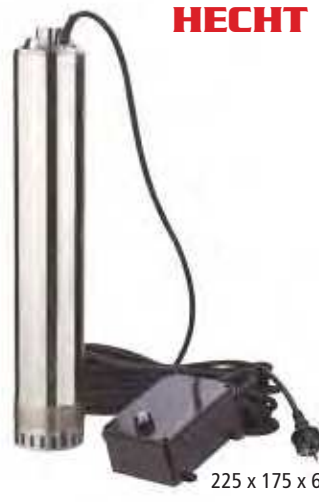

HECHT 3520

225 x 175 x 635 mm

steel chassis

⚡ electric	230 V/ 50 Hz	↑↑ max. delivery height	55 m
⚡ power input	1000 W	→ max. delivery volume	10 m rubber power cable
		→ max. delivery volume	5200 l/h