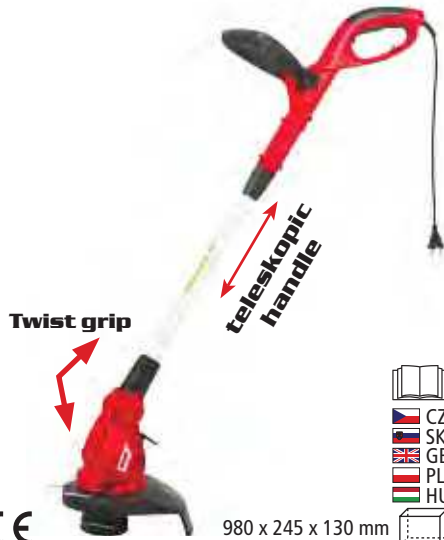

ELECTRIC AND PETROL GRASS TRIMMERS AND BRUSH CUTTERS

HECHT 300

CE	400 x 195 x 120 mm		working width	22 cm
	electric	230 V/50 Hz		weight
	power input	300 W		1,4 kg

HECHT 530

CE	980 x 245 x 130 mm		working width	30 cm
	electric	230 V/50 Hz		weight
	power input	550 W		2,6 kg