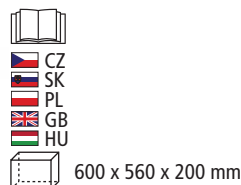

Suitable for sheltered garden areas.

- steel plate
- adjustable charcoal grid
- warming rack
- ash catcher
- thermometer
- height: 94 cm
- width: 56 x 69 cm

HECHT MERIDA

Suitable for sheltered garden areas.