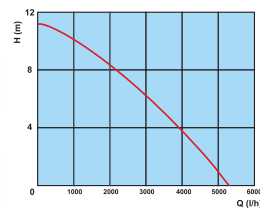

220 x 370 x 160 mm

plastic chassis