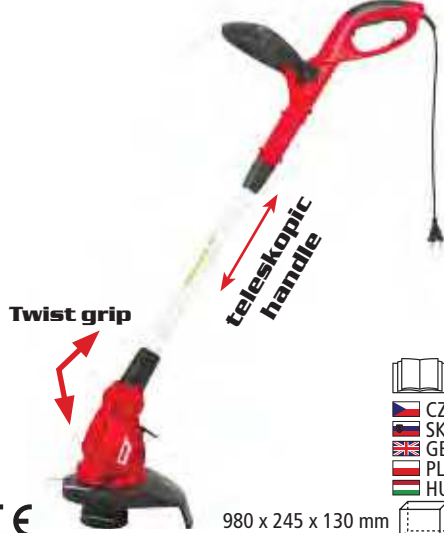

ELECTRIC AND PETROL GRASS TRIMMERS AND BRUSH CUTTERS

HECHT 300

CE	400 x 195 x 120 mm		working width	22 cm
	electric	230 V/50 Hz		weight
	power input	300 W		weight
				1,4 kg

HECHT 530

CE	980 x 245 x 130 mm		working width	30 cm
	electric	230 V/50 Hz		weight
	power input	550 W		weight
				2,6 kg