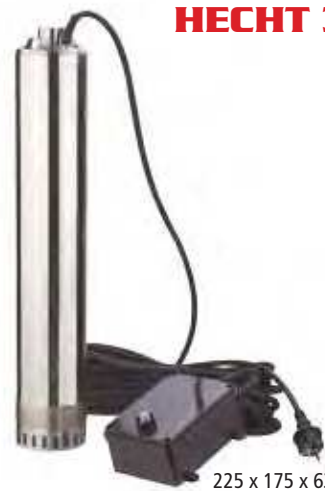

HECHT 3520

225 x 175 x 635 mm

steel chassis

	electric	230 V / 50 Hz		max. delivery height	55 m
	power input	1000 W		10 m rubber power cable	
				max. delivery volume	5200 l/h