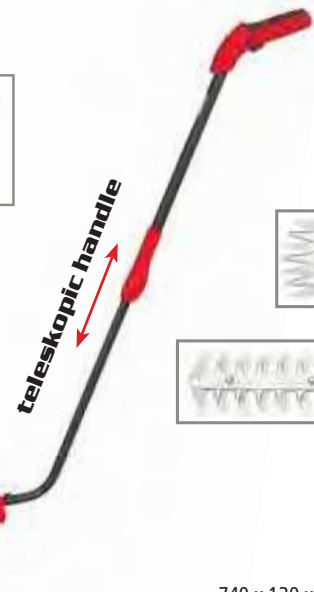

HECHT 5036 SET 2in1

Separable handle

SAMSUNG

Scissors

Hedge

740 x 130 x 125 mm

⚡	accumulator	Li-ion Samsung	working width	8/11 cm
⚡	accu article	DC 3,6 V	weight	1 kg