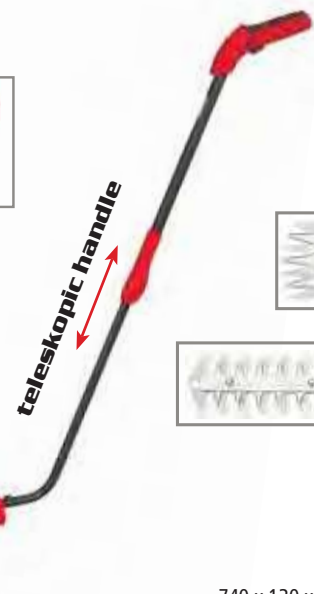

HECHT 5036 SET 2in1

Separable handle

SAMSUNG

Scissors

Hedge

740 x 130 x 125 mm

	accumulator	Li-ion Samsung		working width	8/11 cm
	accu article	DC 3,6 V		weight	1 kg