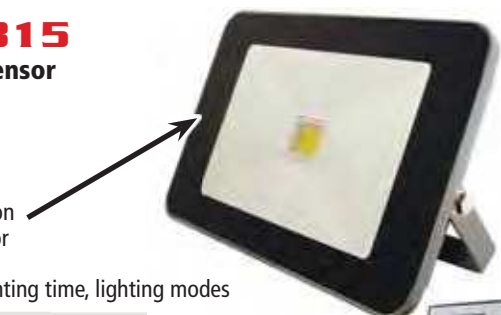

⚡	electric	230 V/50 Hz	light temperature	6500 K
⚡	power input	30 W	light intensity	2250 lm
	dimensions	210 x 147 x 37 mm		

remote control

HECHT 2815

LED light with sensor

motion sensor

Setting: sensitivity, lighting time, lighting modes