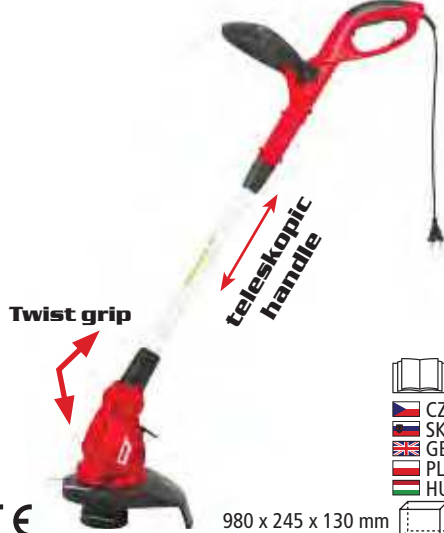

ELECTRIC AND PETROL GRASS TRIMMERS AND BRUSH CUTTERS

HECHT 300

CE	400 x 195 x 120 mm		working width	22 cm
	electric	230 V/50 Hz		weight
	power input	300 W		1,4 kg

HECHT 530

CE	980 x 245 x 130 mm		working width	30 cm
	electric	230 V/50 Hz		weight
	power input	550 W		2,6 kg