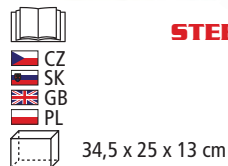

HECHT 900507

Safety shoes

STEEL TOE CAP

STEEL PLATE

34,5 x 25 x 13 cm

HECHT 900107

Protective gloves for chainsaws.

Size: 9, 10, 11, 12