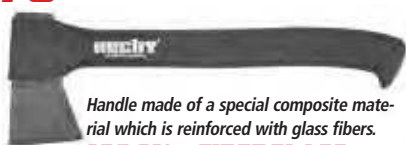

Handle made of a special composite material which is reinforced with glass fibers.
- FIBERGLASS

HECHT 902360

Splitting axe
Lenght 55 cm
Weight 2360 g*

Handle made of a special composite material which is reinforced with glass fibers.
- FIBERGLASS

HECHT 900570 **TEFLON COATED BLADE**

Universal axe
Lenght 35 cm
Weight 570 g*

Handle made of a special composite material which is reinforced with glass fibers.
NYLON + FIBERGLASS

HECHT 900901 **TEFLON COATED BLADE**