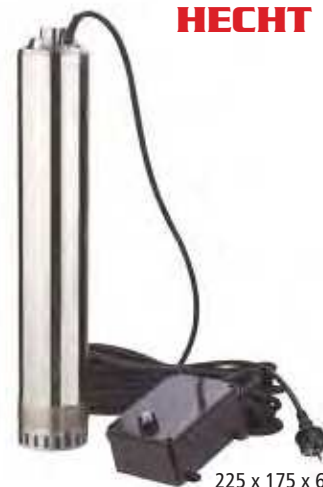

HECHT 3520

225 x 175 x 635 mm

steel chassis

	electric	230 V / 50 Hz		max. delivery height	55 m
	power input	1000 W		10 m rubber power cable	
				max. delivery volume	5200 l/h