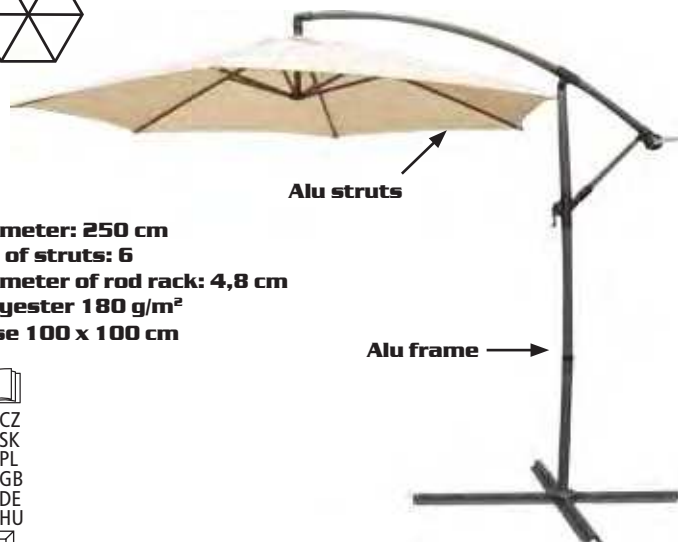

Diameter: 240 cm
No. of struts: 6
Height: 2 m
Without base

1340 x 150 x 150 mm

SHADOW

cross-section

Diameter: 270 cm
No. of struts: 8
Height: 2,2 m
Without base

1400 x 150 x 150 mm

SANDY 1

cross-section