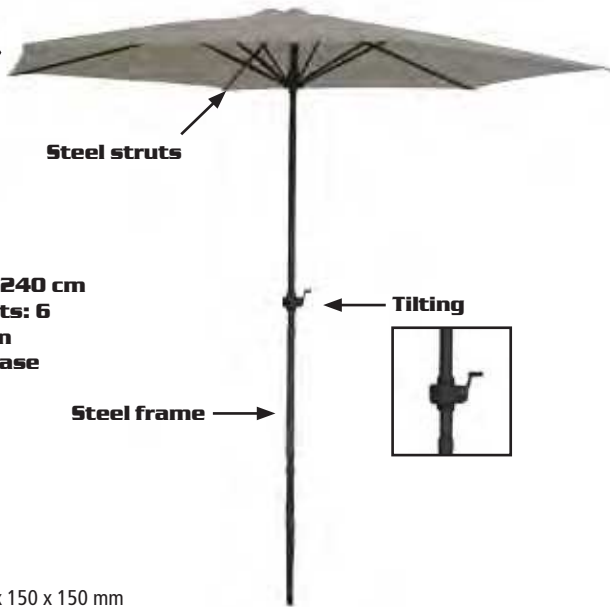

GARDEN SWINGS, PARASOLS

SUNSET

cross-section

Diameter: 240 cm
No. of struts: 6
Height: 2 m
Without base

1340 x 150 x 150 mm

SHADOW

cross-section

Diameter: 270 cm
No. of struts: 8
Height: 2,2 m
Without base