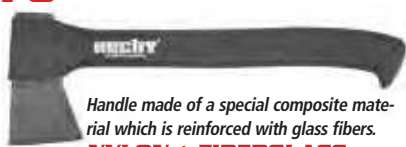

HECHT 902170

Splitting axe
Lenght 40 cm
Weight 2170 g*

Handle made of a special composite material which is reinforced with glass fibers.
- FIBERGLASS

HECHT 902360

Splitting axe
Lenght 55 cm
Weight 2360 g*

Handle made of a special composite material which is reinforced with glass fibers.
- FIBERGLASS

HECHT 900570 **TEFLON COATED BLADE**

Universal axe
Lenght 35 cm
Weight 570 g*

Handle made of a special composite material which is reinforced with glass fibers.
NYLON + FIBERGLASS