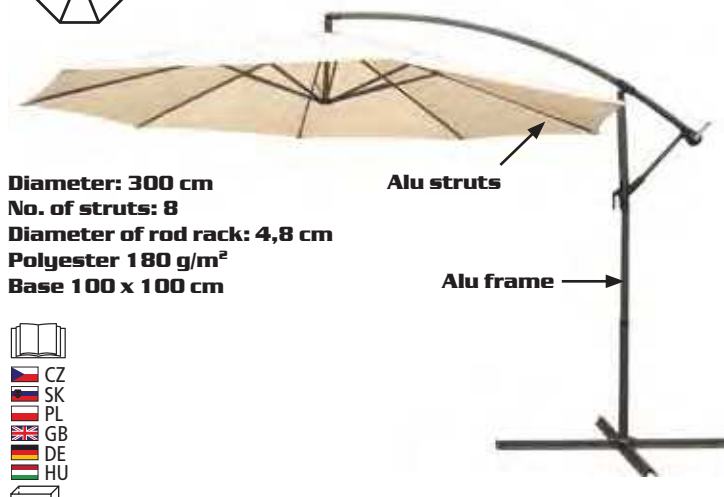

Diameter: 300 cm
No. of struts: 8
Diameter of rod rack: 4,8 cm
Polyester 180 g/m²
Base 100 x 100 cm

2010 x 355 x 135 mm

SUNNY

www.hecht.cz

SOL