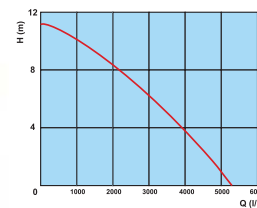

HECHT 3350

220 x 370 x 160 mm

plastic chassis

⚡ electric	230 V/ 50 Hz	↑↑	max. delivery height	10 m
⚡ power input	350 W	→	10 m rubber power cable	
⚡ clear water		→	max. delivery volume	3000 l/h