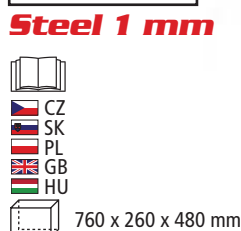

Suitable for sheltered garden areas and exteriors.

- heat resistant sheet steel
- 2 heating chambers
- 3 cooking areas
- stacking area
- thermometer