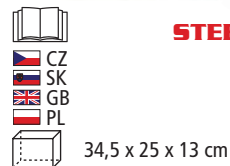

34,5 x 25 x 13 cm

HECHT 900107

Protective gloves for chainsaws.

Size: 9, 10, 11, 12

(EN 381-7)

Class I.
20 m/s