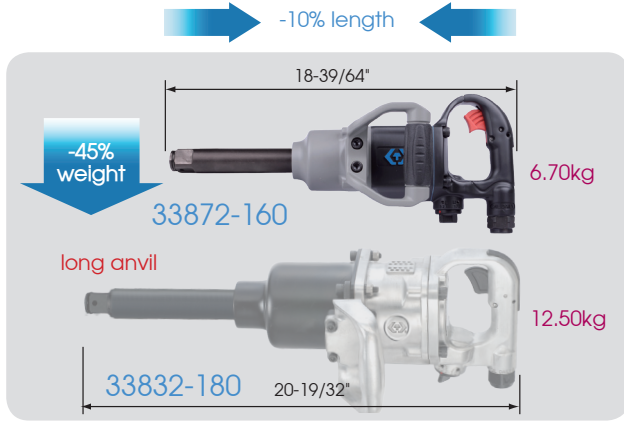

Impact Wrench

33871

33872

1"

- Light weight durable composite housing
- Nickel chrome molybdenum square driver
- Comfortable rubber handle

KT NO.	Square drive Inch mm	Type Std/Long anvil	Std. Bolt Size Inch mm	Free Speed R.P.M	Max. Torque ft.lb Nm	Overall Length Inch mm	Air Inlet Inch	Air Hose ID	Air Pressure bar PSI	Avg. Air Consumption L/min CFM	Sound DBA	Vib M/S2	Net Weight kgs lbs	
33871-160	1" 25.40	Std. anvil	1-3/16" M30	5500	1600 2170	12-45/64" 323	1/2" BSPT / NPT	3/4"	6.2 90	241 8.5	106.00	13.70	5.80 12.79	1 / 2
33872-160	1" 25.40	Long anvil	1-3/16" M30	5500	1600 2170	18-39/64" 473	1/2" BSPT / NPT	3/4"	6.2 90	241 8.5	104.00	14.98	6.70 14.77	1 / 2

33831

33832

1"

- Nickel chrome molybdenum square driver
- Variable speed trigger
- Muffled on handle exhaust

33831-180

New Twin Hammer

33832-180

KT NO.	Square drive Inch mm	Type Std/Long anvil	Std. Bolt Size Inch mm	Free Speed R.P.M	Max. Torque ft.lb Nm	Overall Length Inch mm	Air Inlet Inch	Air Hose ID	Air Pressure bar PSI	Avg. Air Consumption L/min CFM	Sound DBA	Vib M/S2	Net Weight kgs lbs	
33831-180	1" 25.40	Std. anvil	1-1/2" M38	4000	1800 2440	14-19/32" 371	1/2" BSPT / NPT	3/4"	6.2 90	255 9.0	102.11	8.84	11.50 25.35	1 / 1
33832-180	1" 25.40	Long anvil	1-1/2" M38	4000	1800 2440	20-19/32" 523	1/2" BSPT / NPT	3/4"	6.2 90	255 9.0	103.99	6.60	12.50 27.56	1 / 1