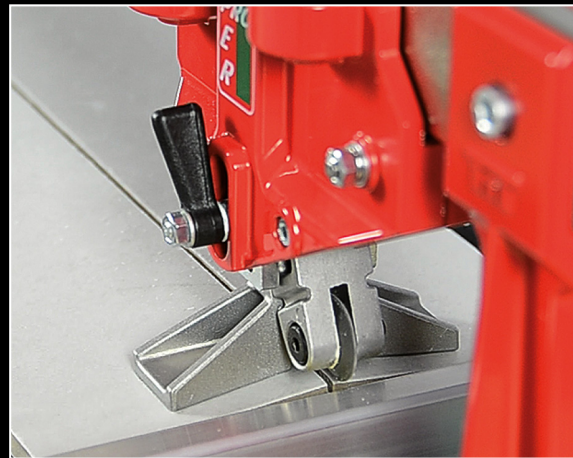

LEFT-HANDED OPERATORS
Suitable also for left-handed operators.

PACKAGING
Multilingual flexographed packaging.

AT WORK

SUPER PRO

PROFESSIONAL MANUAL TILE CUTTER

	Art. 3045	Art. 3060	Art. 3075	Art. 3090
CUTTING LENGTH	450 mm.	600 mm.	750 mm.	900 mm.
MAX SIZE TILE FOR DIAGONAL CUTS	318 x 318 mm.	424 x 424 mm.	530 x 530 mm.	636 x 636 mm.
CUTTING THICKNESS	5-19 mm			
CUTTING WHEEL	Ø 22 x 6,1 x 4,7 mm.			
PACKING DIMENSION	720x340x160 mm.	860x340x160 mm.	1010x340x160 mm.	1160x340x160 mm.
PIECES ON PALLET	33	22		
PALLET DIMENSION	730x1170x2040 mm.	730x870x2040 mm.	730x1030x2040 mm.	730x1170x2040 mm.
NET WEIGHT	12,5 Kg.	13,5 Kg.	16 Kg.	18,5 Kg.

APPLICATION
Built to cut single-double fired ceramic and porcelain stoneware tiles

STRAIGHT CUTS

Very fast and precise.
Fence with direct reading of measurement on its supporting rod for straight cuts.

BREAKING FOOT

Large dimension.
Straight and diagonal tile cutting possible in every point.

CARRIAGE

Carriage with 9 ball-bearings, 4 of which are adjustable to assure a perfect sliding and top precision.

CUTTING WHEEL

Tungsten carbide cutting wheel of big dimension: Ø 22 mm.

DIAGONAL CUTS

Diagonal fence with direct reading of measurement on its supporting rod for diagonal cuts.

**ORIGINAL
MADE IN ITALY**

ОФИЦИАЛЬНЫЙ ДИЛЕР В УКРАИНЕ: