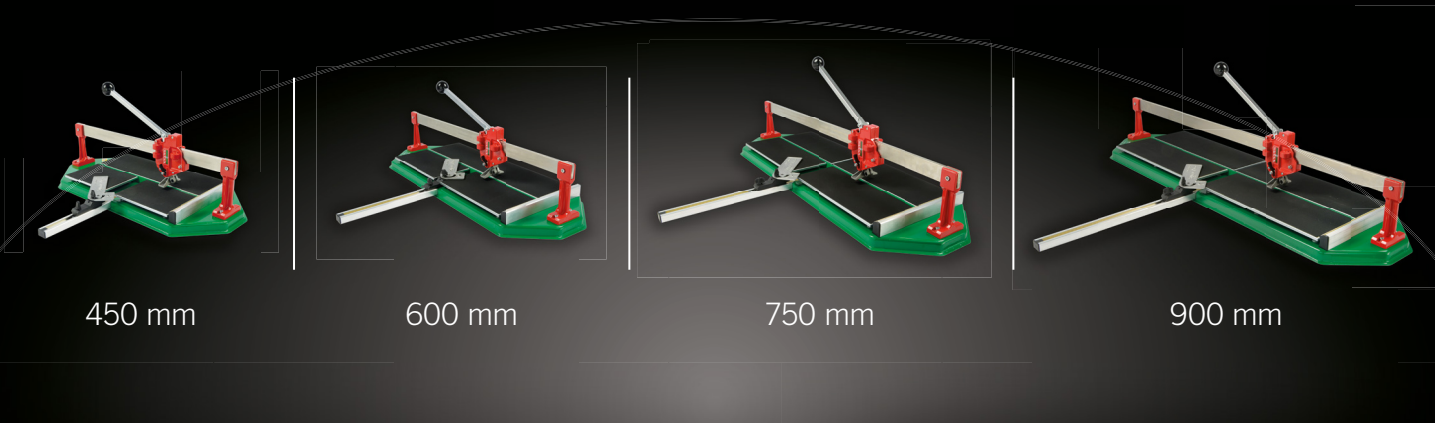

LEFT-HANDED OPERATORS
Suitable also for left-handed operators.

PACKAGING
Multilingual flexographed packaging.

AT WORK

SUPER PRO

PROFESSIONAL MANUAL TILE CUTTER

	Art. 3045	Art. 3060	Art. 3075	Art. 3090
CUTTING LENGTH	450 mm.	600 mm.	750 mm.	900 mm.
MAX SIZE TILE FOR DIAGONAL CUTS	318 x 318 mm.	424 x 424 mm.	530 x 530 mm.	636 x 636 mm.
CUTTING THICKNESS	5-19 mm			
CUTTING WHEEL	Ø 22 x 6,1 x 4,7 mm.			
PACKING DIMENSION	720x340x160 mm.	860x340x160 mm.	1010x340x160 mm.	1160x340x160 mm.
PIECES ON PALLET	33	22		
PALLET DIMENSION	730x1170x2040 mm.	730x870x2040 mm.	730x1030x2040 mm.	730x1170x2040 mm.
NET WEIGHT	12,5 Kg.	13,5 Kg.	16 Kg.	18,5 Kg.

APPLICATION
Built to cut single-double fired ceramic and porcelain stoneware tiles

STRAIGHT CUTS

Very fast and precise.
Fence with direct reading of measurement on its supporting rod for straight cuts.

BREAKING FOOT

Large dimension.
Straight and diagonal tile cutting possible in every point.

CARRIAGE

Carriage with 9 ball-bearings, 4 of which are adjustable to assure a perfect sliding and top precision.

CUTTING WHEEL

Tungsten carbide cutting wheel of big dimension: Ø 22 mm.

DIAGONAL CUTS

Diagonal fence with direct reading of measurement on its supporting rod for diagonal cuts.

**ORIGINAL
MADE IN ITALY**

ОФИЦИАЛЬНЫЙ ДИЛЕР В УКРАИНЕ: