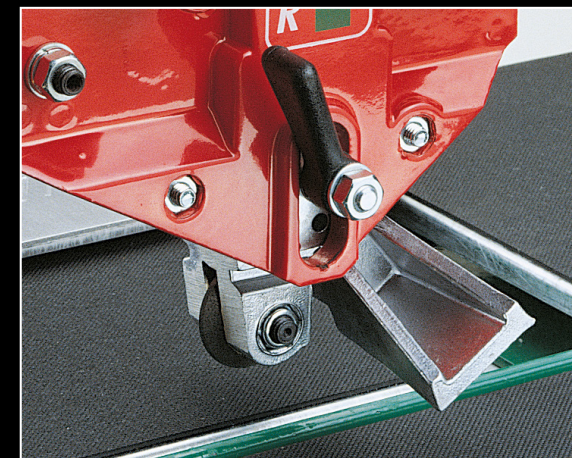

APPLICATION
Built to cut single-double fired ceramic and porcelain stoneware tiles

STRAIGHT CUTS

Very fast and precise.
Fence with direct reading of measurement on its supporting rod for straight cuts.

BREAKING FOOT

Large dimension.
Straight and diagonal tile cutting possible in every point.

CARRIAGE

Carriage with 9 ball-bearings, 4 of which are adjustable to assure a perfect sliding and top precision.

CUTTING WHEEL