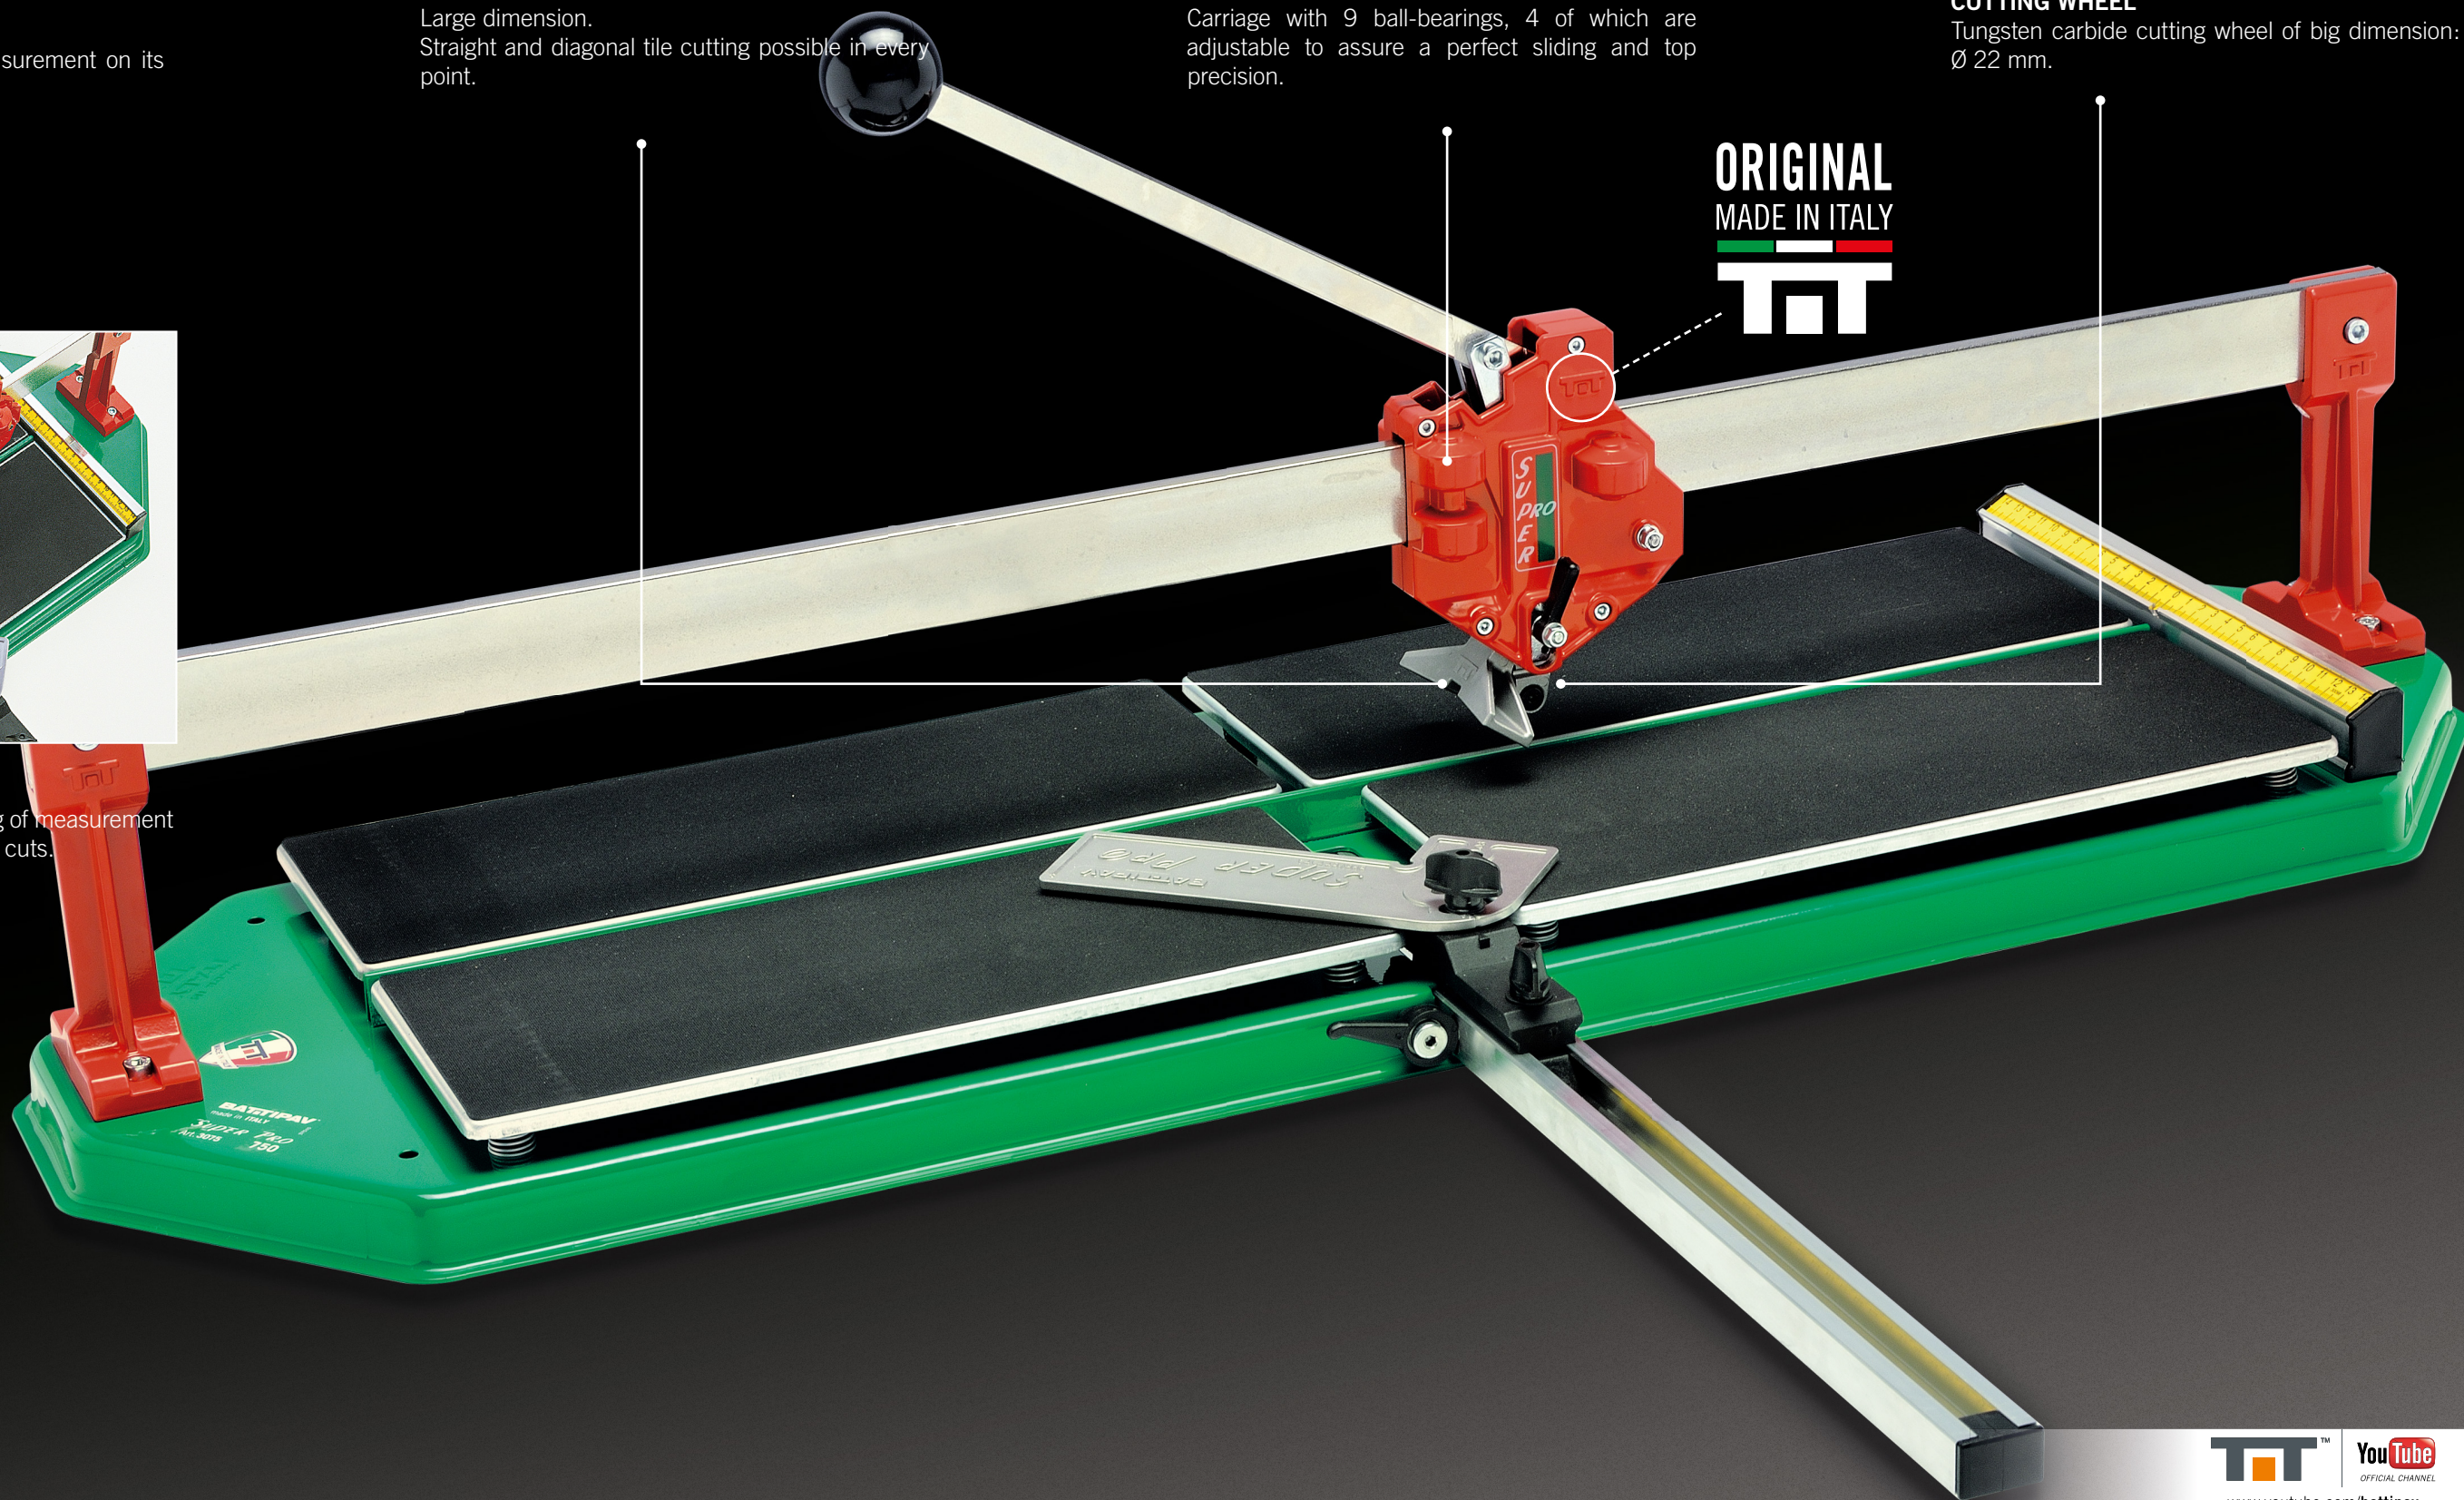

LEFT-HANDED OPERATORS
Suitable also for left-handed operators.

PACKAGING
Multilingual flexographed packaging.

AT WORK

SUPER PRO

PROFESSIONAL MANUAL TILE CUTTER

	Art. 3045	Art. 3060	Art. 3075	Art. 3090
CUTTING LENGTH	450 mm.	600 mm.	750 mm.	900 mm.
MAX SIZE TILE FOR DIAGONAL CUTS	318 x 318 mm.	424 x 424 mm.	530 x 530 mm.	636 x 636 mm.
CUTTING THICKNESS	5-19 mm			
CUTTING WHEEL	Ø 22 x 6,1 x 4,7 mm.			
PACKING DIMENSION	720x340x160 mm.	860x340x160 mm.	1010x340x160 mm.	1160x340x160 mm.
PIECES ON PALLET	33	22		
PALLET DIMENSION	730x1170x2040 mm.	730x870x2040 mm.	730x1030x2040 mm.	730x1170x2040 mm.
NET WEIGHT	12,5 Kg.	13,5 Kg.	16 Kg.	18,5 Kg.

APPLICATION
Built to cut single-double fired ceramic and porcelain stoneware tiles

STRAIGHT CUTS

Very fast and precise.
Fence with direct reading of measurement on its supporting rod for straight cuts.

BREAKING FOOT

Large dimension.
Straight and diagonal tile cutting possible in every point.

CARRIAGE

Carriage with 9 ball-bearings, 4 of which are adjustable to assure a perfect sliding and top precision.

CUTTING WHEEL

Tungsten carbide cutting wheel of big dimension: Ø 22 mm.

DIAGONAL CUTS

Diagonal fence with direct reading of measurement on its supporting rod for diagonal cuts.

**ORIGINAL
MADE IN ITALY**

ОФИЦИАЛЬНЫЙ ДИЛЕР В УКРАИНЕ: