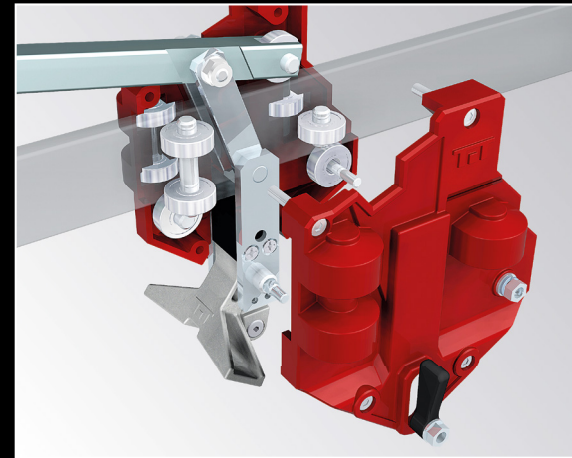

APPLICATION
Built to cut single-double fired ceramic and porcelain stoneware tiles

STRAIGHT CUTS

Very fast and precise.
Fence with direct reading of measurement on its supporting rod for straight cuts.

BREAKING FOOT

Large dimension.
Straight and diagonal tile cutting possible in every point.

CARRIAGE

Carriage with 9 ball-bearings, 4 of which are adjustable to assure a perfect sliding and top precision.

CUTTING WHEEL

Tungsten carbide cutting wheel of big dimension: Ø 22 mm.

DIAGONAL CUTS

Diagonal fence with direct reading of measurement on its supporting rod for diagonal cuts.

**ORIGINAL
MADE IN ITALY**

ОФИЦИАЛЬНЫЙ ДИЛЕР В УКРАИНЕ: