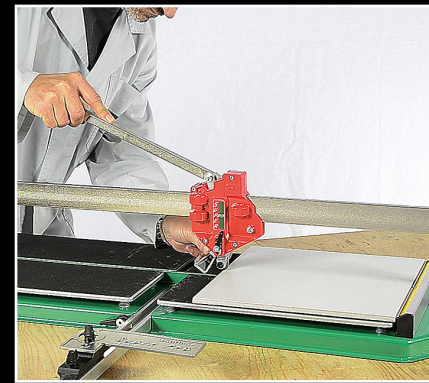

LEFT-HANDED OPERATORS
Suitable also for left-handed operators.

PACKAGING
Multilingual flexographed packaging.

AT WORK

SUPER PRO

PROFESSIONAL MANUAL TILE CUTTER

	Art. 3045	Art. 3060	Art. 3075	Art. 3090
CUTTING LENGTH	450 mm.	600 mm.	750 mm.	900 mm.
MAX SIZE TILE FOR DIAGONAL CUTS	318 x 318 mm.	424 x 424 mm.	530 x 530 mm.	636 x 636 mm.
CUTTING THICKNESS	5-19 mm			
CUTTING WHEEL	Ø 22 x 6,1 x 4,7 mm.			
PACKING DIMENSION	720x340x160 mm.	860x340x160 mm.	1010x340x160 mm.	1160x340x160 mm.
PIECES ON PALLET	33	22		
PALLET DIMENSION	730x1170x2040 mm.	730x870x2040 mm.	730x1030x2040 mm.	730x1170x2040 mm.
NET WEIGHT	12,5 Kg.	13,5 Kg.	16 Kg.	18,5 Kg.

APPLICATION
Built to cut single-double fired ceramic and porcelain stoneware tiles

STRAIGHT CUTS

Very fast and precise.
Fence with direct reading of measurement on its supporting rod for straight cuts.

BREAKING FOOT

Large dimension.
Straight and diagonal tile cutting possible in every point.

CARRIAGE

Carriage with 9 ball-bearings, 4 of which are adjustable to assure a perfect sliding and top precision.

CUTTING WHEEL

Tungsten carbide cutting wheel of big dimension: Ø 22 mm.

DIAGONAL CUTS

Diagonal fence with direct reading of measurement on its supporting rod for diagonal cuts.

**ORIGINAL
MADE IN ITALY**

ОФИЦИАЛЬНЫЙ ДИЛЕР В УКРАИНЕ: