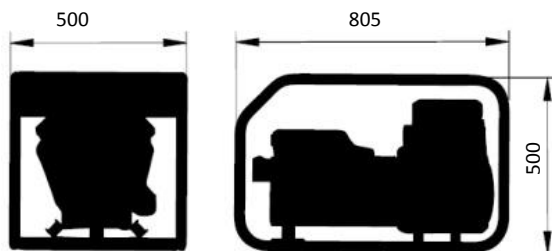

WP2200CH

Engine driven welder

220 A – 35%

170 A – 60%

EQUIPMENT

Recoil starter	☒	Wheels and handles kit	☐
Sockets: 1 CEE (16A 400V) and 1 Schuko (16A 230V)	☒	Earthing rod	☐
Thermal overload protection	☒	8 m. welding cables kit	☐
Shut down at the oil shortage	☒	Electric starter	☐
4 m. welding cables kit	☒		

☒ Standard equipment

☐ Optional equipment

OTHER INFORMATION

- Warranty **12 months**
- Warranty for Honda engine **36 months**
- Electric power according to **ISO 8528**

DIMENSIONS

UAB "Generga"
Naglio str. 4A
LT - 52367 Kaunas, Lithuania
Tel: +370 37 455456
Email: info@generga.com
www.generga.com

Distributed by