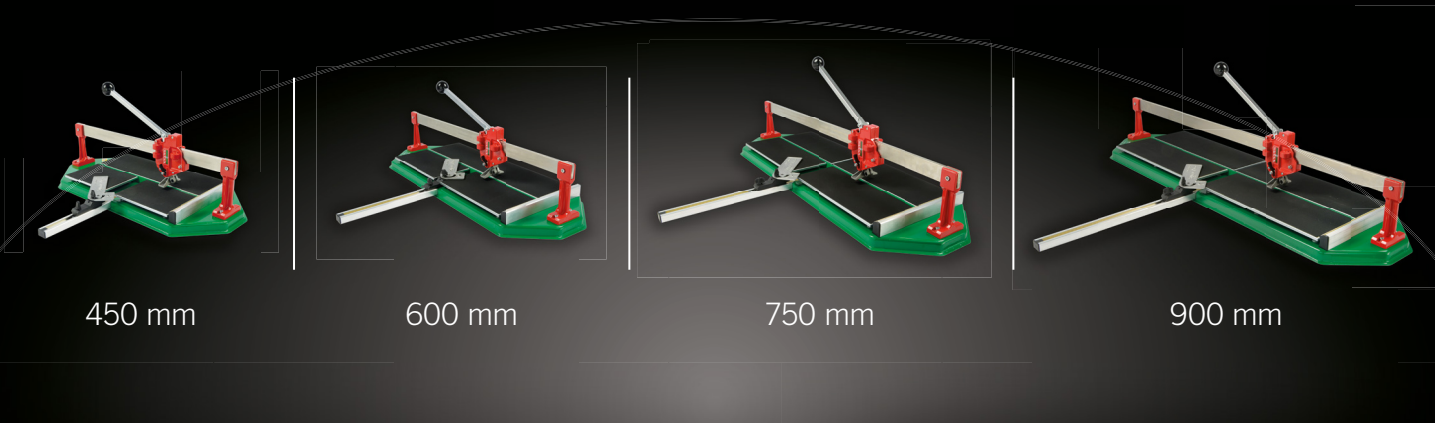

# SUPER PRO

PROFESSIONAL MANUAL TILE CUTTER

	Art. 3045	Art. 3060	Art. 3075	Art. 3090
CUTTING LENGTH	450 mm.	600 mm.	750 mm.	900 mm.
MAX SIZE TILE FOR DIAGONAL CUTS	318 x 318 mm.	424 x 424 mm.	530 x 530 mm.	636 x 636 mm.
CUTTING THICKNESS	5-19 mm			
CUTTING WHEEL	Ø 22 x 6,1 x 4,7 mm.			
PACKING DIMENSION	720x340x160 mm.	860x340x160 mm.	1010x340x160 mm.	1160x340x160 mm.
PIECES ON PALLET	33	22		
PALLET DIMENSION	730x1170x2040 mm.	730x870x2040 mm.	730x1030x2040 mm.	730x1170x2040 mm.
NET WEIGHT	12,5 Kg.	13,5 Kg.	16 Kg.	18,5 Kg.

**APPLICATION**

Built to cut single-double fired ceramic and porcelain stoneware tiles

**STRAIGHT CUTS**

Very fast and precise.  
Fence with direct reading of measurement on its supporting rod for straight cuts.

**BREAKING FOOT**

Large dimension.  
Straight and diagonal tile cutting possible in every point.

**CARRIAGE**

Carriage with 9 ball-bearings, 4 of which are adjustable to assure a perfect sliding and top precision.

**CUTTING WHEEL**

Tungsten carbide cutting wheel of big dimension: Ø 22 mm.

**DIAGONAL CUTS**

Diagonal fence with direct reading of measurement on its supporting rod for diagonal cuts.

**ORIGINAL  
MADE IN ITALY**  