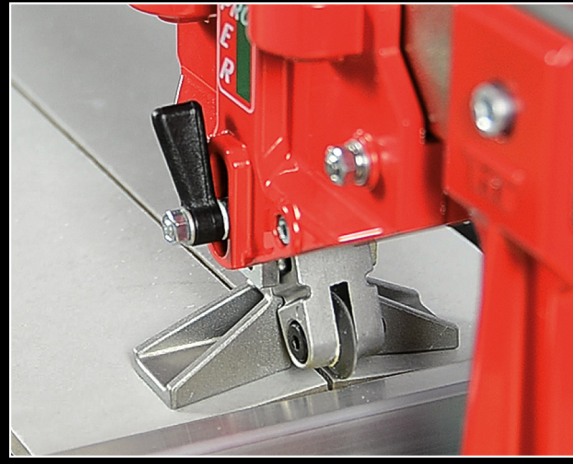

**APPLICATION**

Built to cut single-double fired ceramic and porcelain stoneware tiles

**STRAIGHT CUTS**

Very fast and precise.  
Fence with direct reading of measurement on its supporting rod for straight cuts.

**BREAKING FOOT**

Large dimension.  
Straight and diagonal tile cutting possible in every point.

**CARRIAGE**

Carriage with 9 ball-bearings, 4 of which are adjustable to assure a perfect sliding and top precision.

**CUTTING WHEEL**

Tungsten carbide cutting wheel of big dimension: Ø 22 mm.

**DIAGONAL CUTS**

Diagonal fence with direct reading of measurement on its supporting rod for diagonal cuts.

**ORIGINAL  
MADE IN ITALY**  