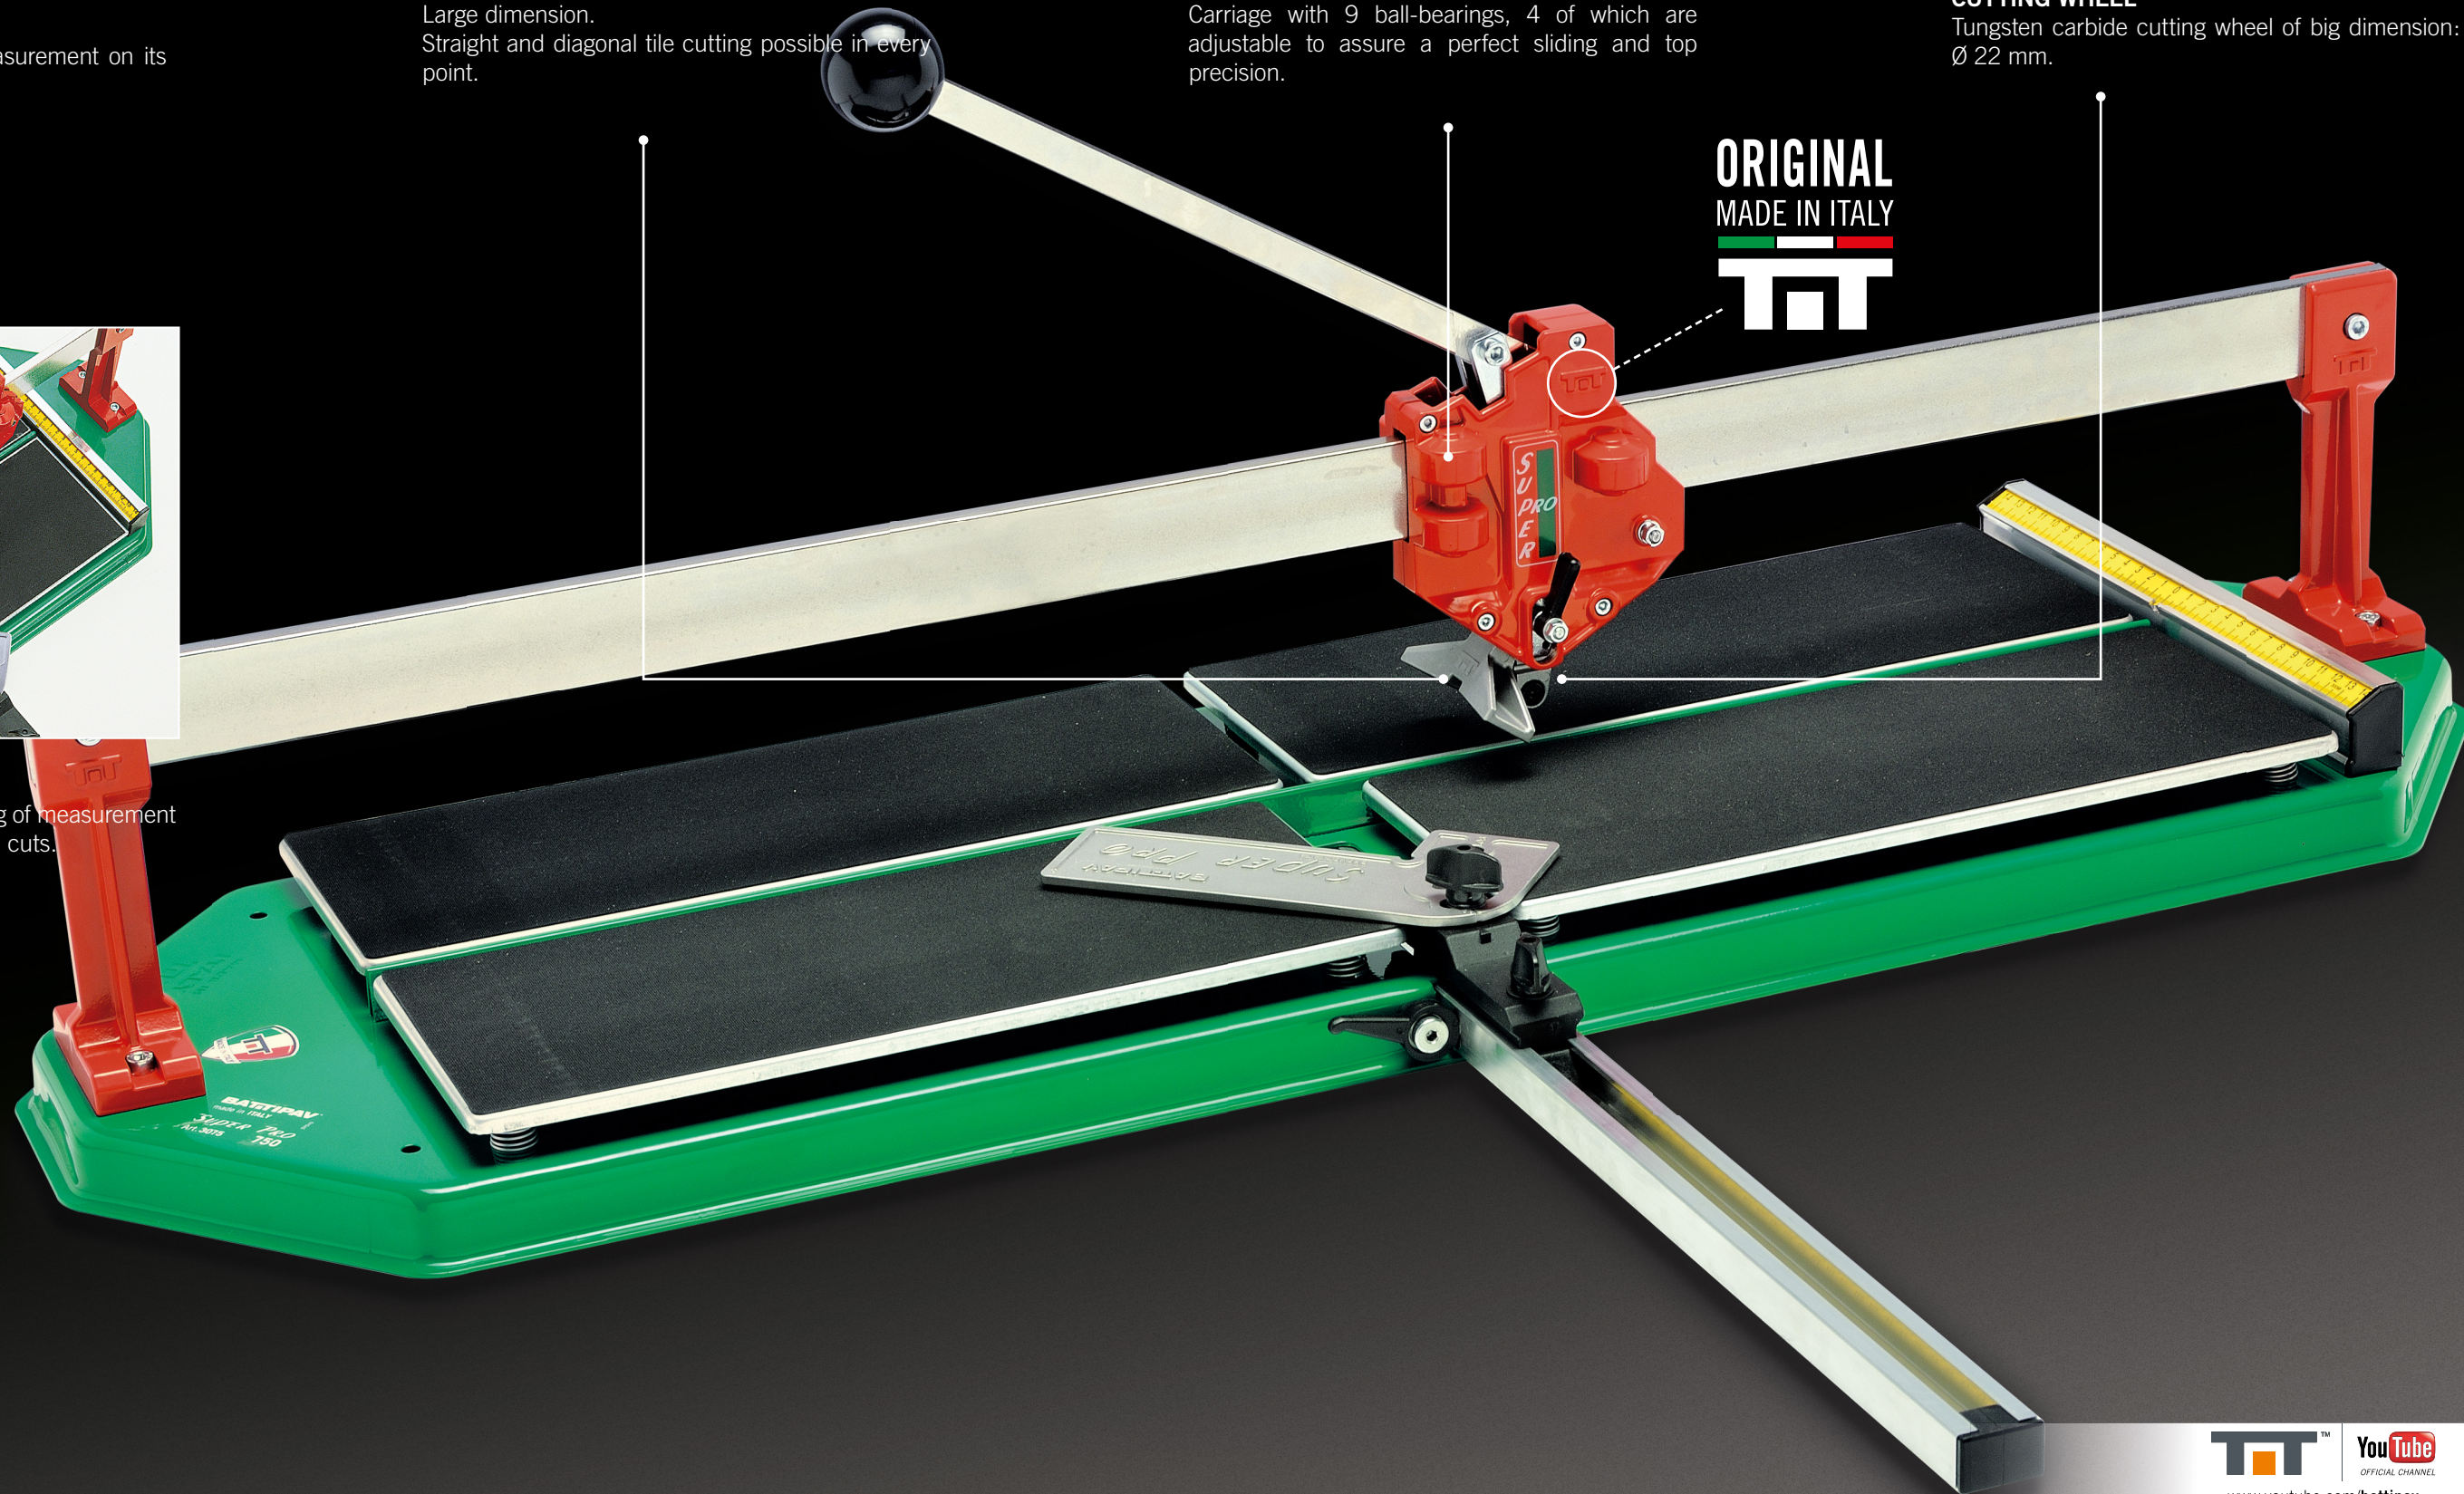

# SUPER PRO

PROFESSIONAL MANUAL TILE CUTTER

	Art. 3045	Art. 3060	Art. 3075	Art. 3090
CUTTING LENGTH	450 mm.	600 mm.	750 mm.	900 mm.
MAX SIZE TILE FOR DIAGONAL CUTS	318 x 318 mm.	424 x 424 mm.	530 x 530 mm.	636 x 636 mm.
CUTTING THICKNESS	5-19 mm			
CUTTING WHEEL	Ø 22 x 6,1 x 4,7 mm.			
PACKING DIMENSION	720x340x160 mm.	860x340x160 mm.	1010x340x160 mm.	1160x340x160 mm.
PIECES ON PALLET	33	22		
PALLET DIMENSION	730x1170x2040 mm.	730x870x2040 mm.	730x1030x2040 mm.	730x1170x2040 mm.
NET WEIGHT	12,5 Kg.	13,5 Kg.	16 Kg.	18,5 Kg.

**APPLICATION**

Built to cut single-double fired ceramic and porcelain stoneware tiles

**STRAIGHT CUTS**

Very fast and precise.  
Fence with direct reading of measurement on its supporting rod for straight cuts.

**BREAKING FOOT**

Large dimension.  
Straight and diagonal tile cutting possible in every point.

**CARRIAGE**

Carriage with 9 ball-bearings, 4 of which are adjustable to assure a perfect sliding and top precision.

**CUTTING WHEEL**

Tungsten carbide cutting wheel of big dimension: Ø 22 mm.

**DIAGONAL CUTS**

Diagonal fence with direct reading of measurement on its supporting rod for diagonal cuts.

**ORIGINAL  
MADE IN ITALY**  