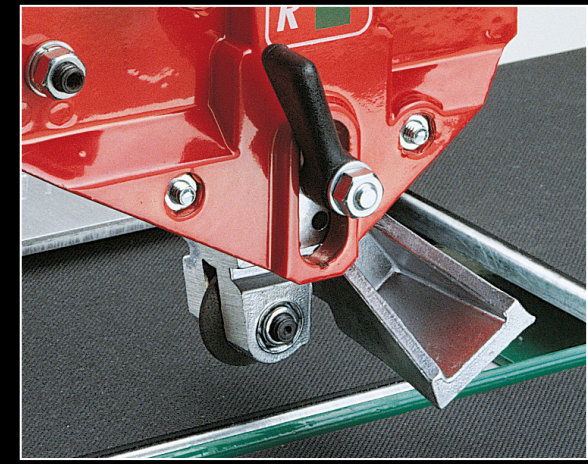

**APPLICATION**

Built to cut single-double fired ceramic and porcelain stoneware tiles

**STRAIGHT CUTS**

Very fast and precise.  
Fence with direct reading of measurement on its supporting rod for straight cuts.

**BREAKING FOOT**

Large dimension.  
Straight and diagonal tile cutting possible in every point.

**CARRIAGE**

Carriage with 9 ball-bearings, 4 of which are adjustable to assure a perfect sliding and top precision.