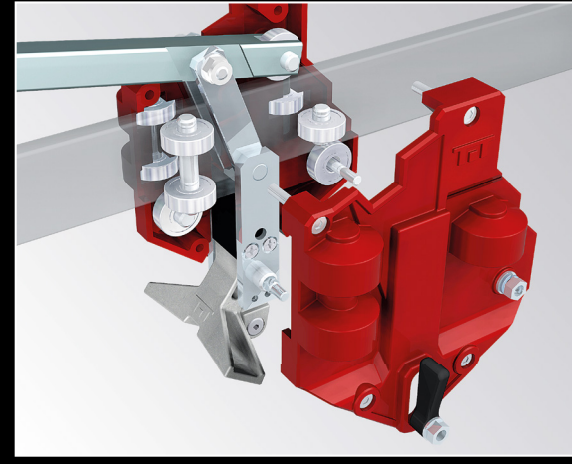

**APPLICATION**

Built to cut single-double fired ceramic and porcelain stoneware tiles

**STRAIGHT CUTS**

Very fast and precise.  
Fence with direct reading of measurement on its supporting rod for straight cuts.

**BREAKING FOOT**

Large dimension.  
Straight and diagonal tile cutting possible in every point.

**CARRIAGE**

Carriage with 9 ball-bearings, 4 of which are adjustable to assure a perfect sliding and top precision.

**CUTTING WHEEL**

Tungsten carbide cutting wheel of big dimension: Ø 22 mm.

**DIAGONAL CUTS**

Diagonal fence with direct reading of measurement on its supporting rod for diagonal cuts.

**ORIGINAL  
MADE IN ITALY**  