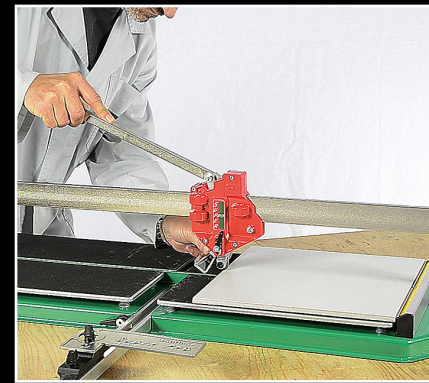

LEFT-HANDED OPERATORS
Suitable also for left-handed operators.

PACKAGING
Multilingual flexographed packaging.

AT WORK

SUPER PRO

PROFESSIONAL MANUAL TILE CUTTER

	Art. 3045	Art. 3060	Art. 3075	Art. 3090
CUTTING LENGTH	450 mm.	600 mm.	750 mm.	900 mm.
MAX SIZE TILE FOR DIAGONAL CUTS	318 x 318 mm.	424 x 424 mm.	530 x 530 mm.	636 x 636 mm.
CUTTING THICKNESS	5-19 mm			
CUTTING WHEEL	Ø 22 x 6,1 x 4,7 mm.			
PACKING DIMENSION	720x340x160 mm.	860x340x160 mm.	1010x340x160 mm.	1160x340x160 mm.
PIECES ON PALLET	33	22		
PALLET DIMENSION	730x1170x2040 mm.	730x870x2040 mm.	730x1030x2040 mm.	730x1170x2040 mm.
NET WEIGHT	12,5 Kg.	13,5 Kg.	16 Kg.	18,5 Kg.

450 mm

600 mm

750 mm

900 mm

BATTIPAV
MACCHINE PER EDILIZIA | MACHINES FOR BUILDING

AUTHORIZED DEALER:

Z. i. 2 - Via Cavatorta, 6/1 | 48033 Cotignola (Ra) | ITALY
Tel. +39 0545 40004 | Fax +39 0545 41724
www.battipav.com | sales@battipav.com

APPLICATION

Built to cut single-double fired ceramic and porcelain stoneware tiles