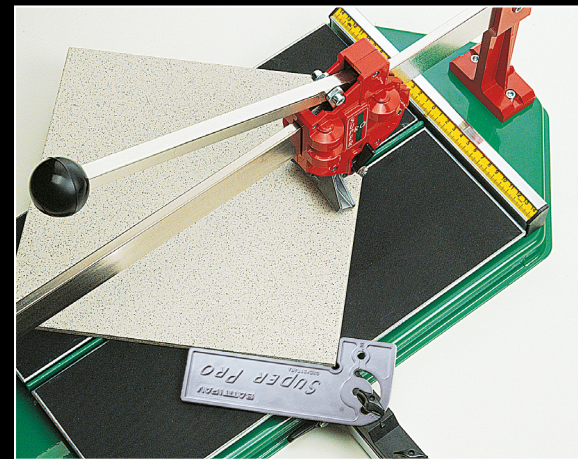

**APPLICATION**

Built to cut single-double fired ceramic and porcelain stoneware tiles

**STRAIGHT CUTS**

Very fast and precise.  
Fence with direct reading of measurement on its supporting rod for straight cuts.

**BREAKING FOOT**

Large dimension.  
Straight and diagonal tile cutting possible in every point.

**CARRIAGE**

Carriage with 9 ball-bearings, 4 of which are adjustable to assure a perfect sliding and top precision.

**CUTTING WHEEL**

Tungsten carbide cutting wheel of big dimension: Ø 22 mm.

**DIAGONAL CUTS**

Diagonal fence with direct reading of measurement on its supporting rod for diagonal cuts.

**ORIGINAL  
MADE IN ITALY**  