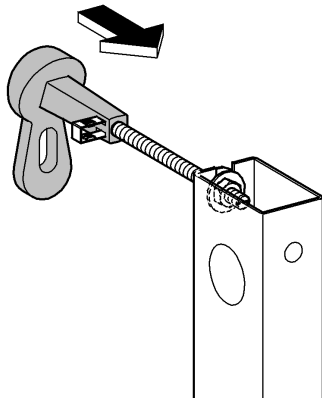

38 719
 38 790
 38 840
 38 983
 38 984

Design & Quality Engineering GROHE Germany

99.516.031/ÄM 221668/12.11

1

2

3

4

5