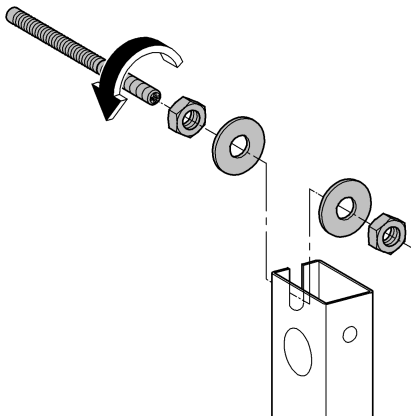

38 719
 38 790
 38 840
 38 983
 38 984

Design & Quality Engineering GROHE Germany

99.516.031/ÄM 221668/12.11

1

2

3

4

5