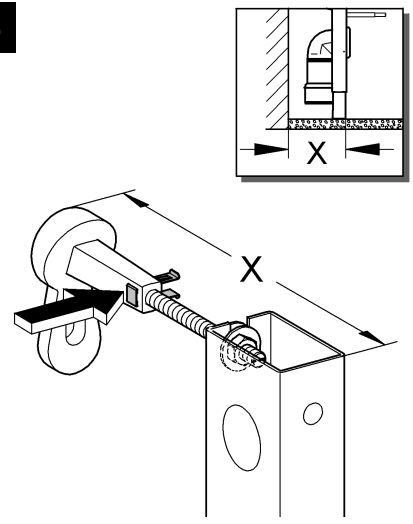

38 719
 38 790
 38 840
 38 983
 38 984

Design & Quality Engineering GROHE Germany

99.516.031/ÄM 221668/12.11

1

2

3

4

5