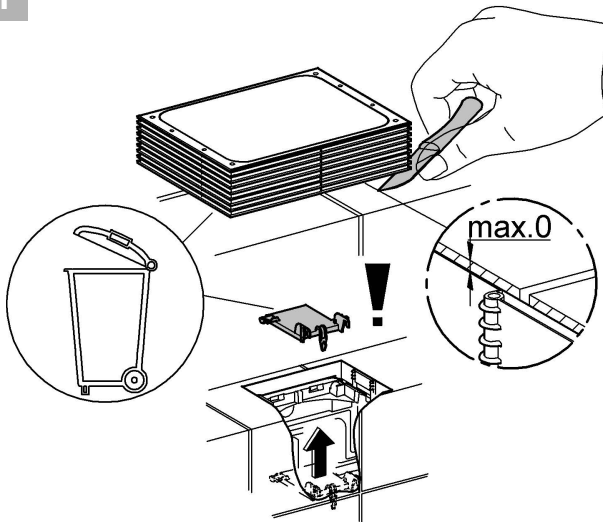

..... 6

Design & Quality Engineering GROHE Germany

99.770.031/ÄM 222128/09.11

**GROHE**  
  
 ENJOY WATER®

1

2a

2b

3