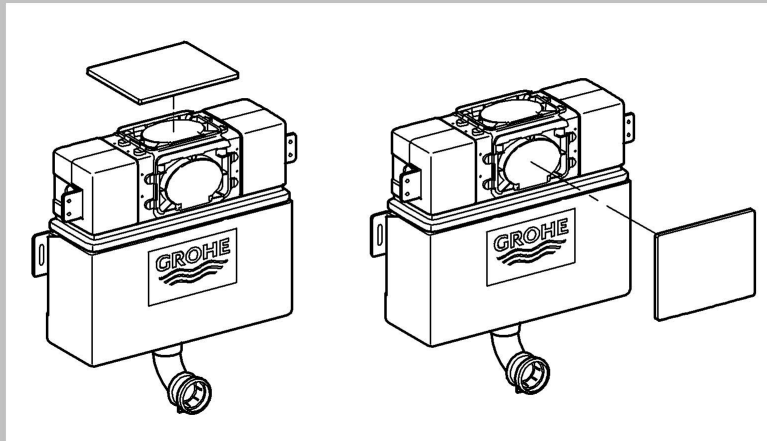

..... 6

Design & Quality Engineering GROHE Germany

99.770.031/ÄM 222128/09.11

**GROHE**  
  
 ENJOY WATER®

1

2a

2b

3