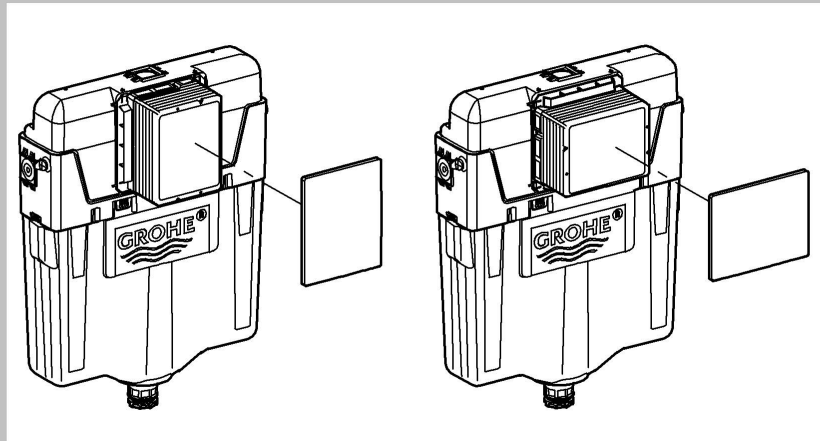

..... 6

Design & Quality Engineering GROHE Germany

99.770.031/ÄM 222128/09.11

**GROHE**  
  
 ENJOY WATER®

1

2a

2b

3