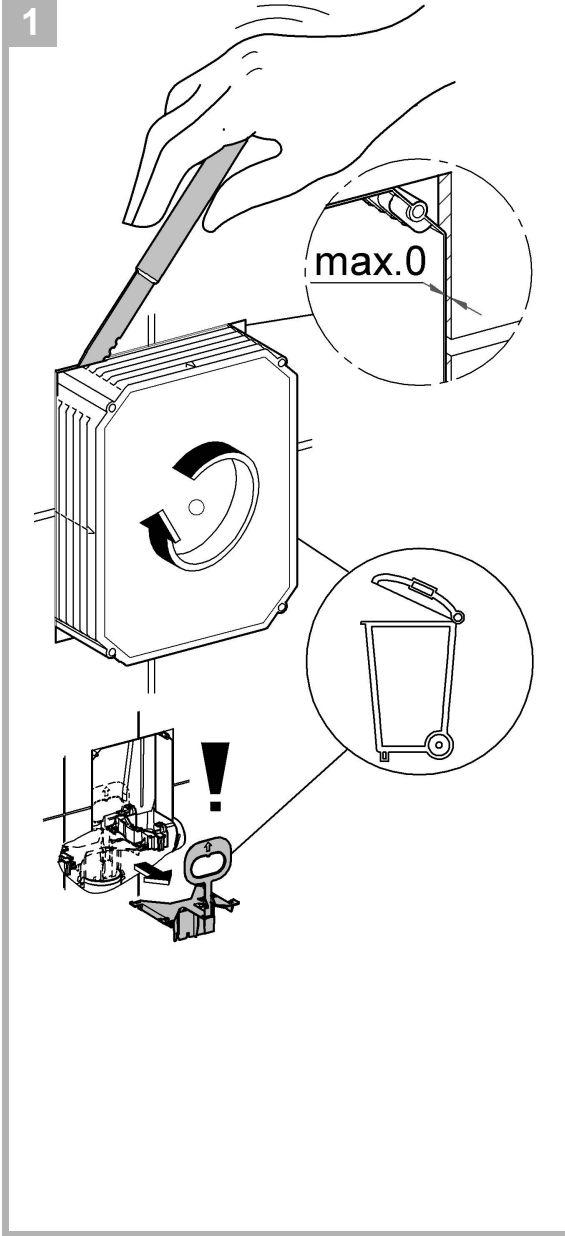

..... 6

Design & Quality Engineering GROHE Germany

99.770.031/ÄM 222128/09.11

**GROHE**  
  
 ENJOY WATER®

1

2a

2b

3