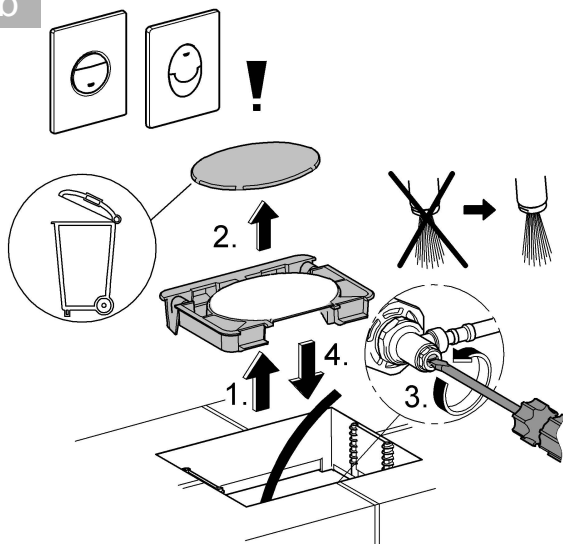

..... 6

Design & Quality Engineering GROHE Germany

99.770.031/ÄM 222128/09.11

**GROHE**  
  
 ENJOY WATER®

1

2a

2b

3